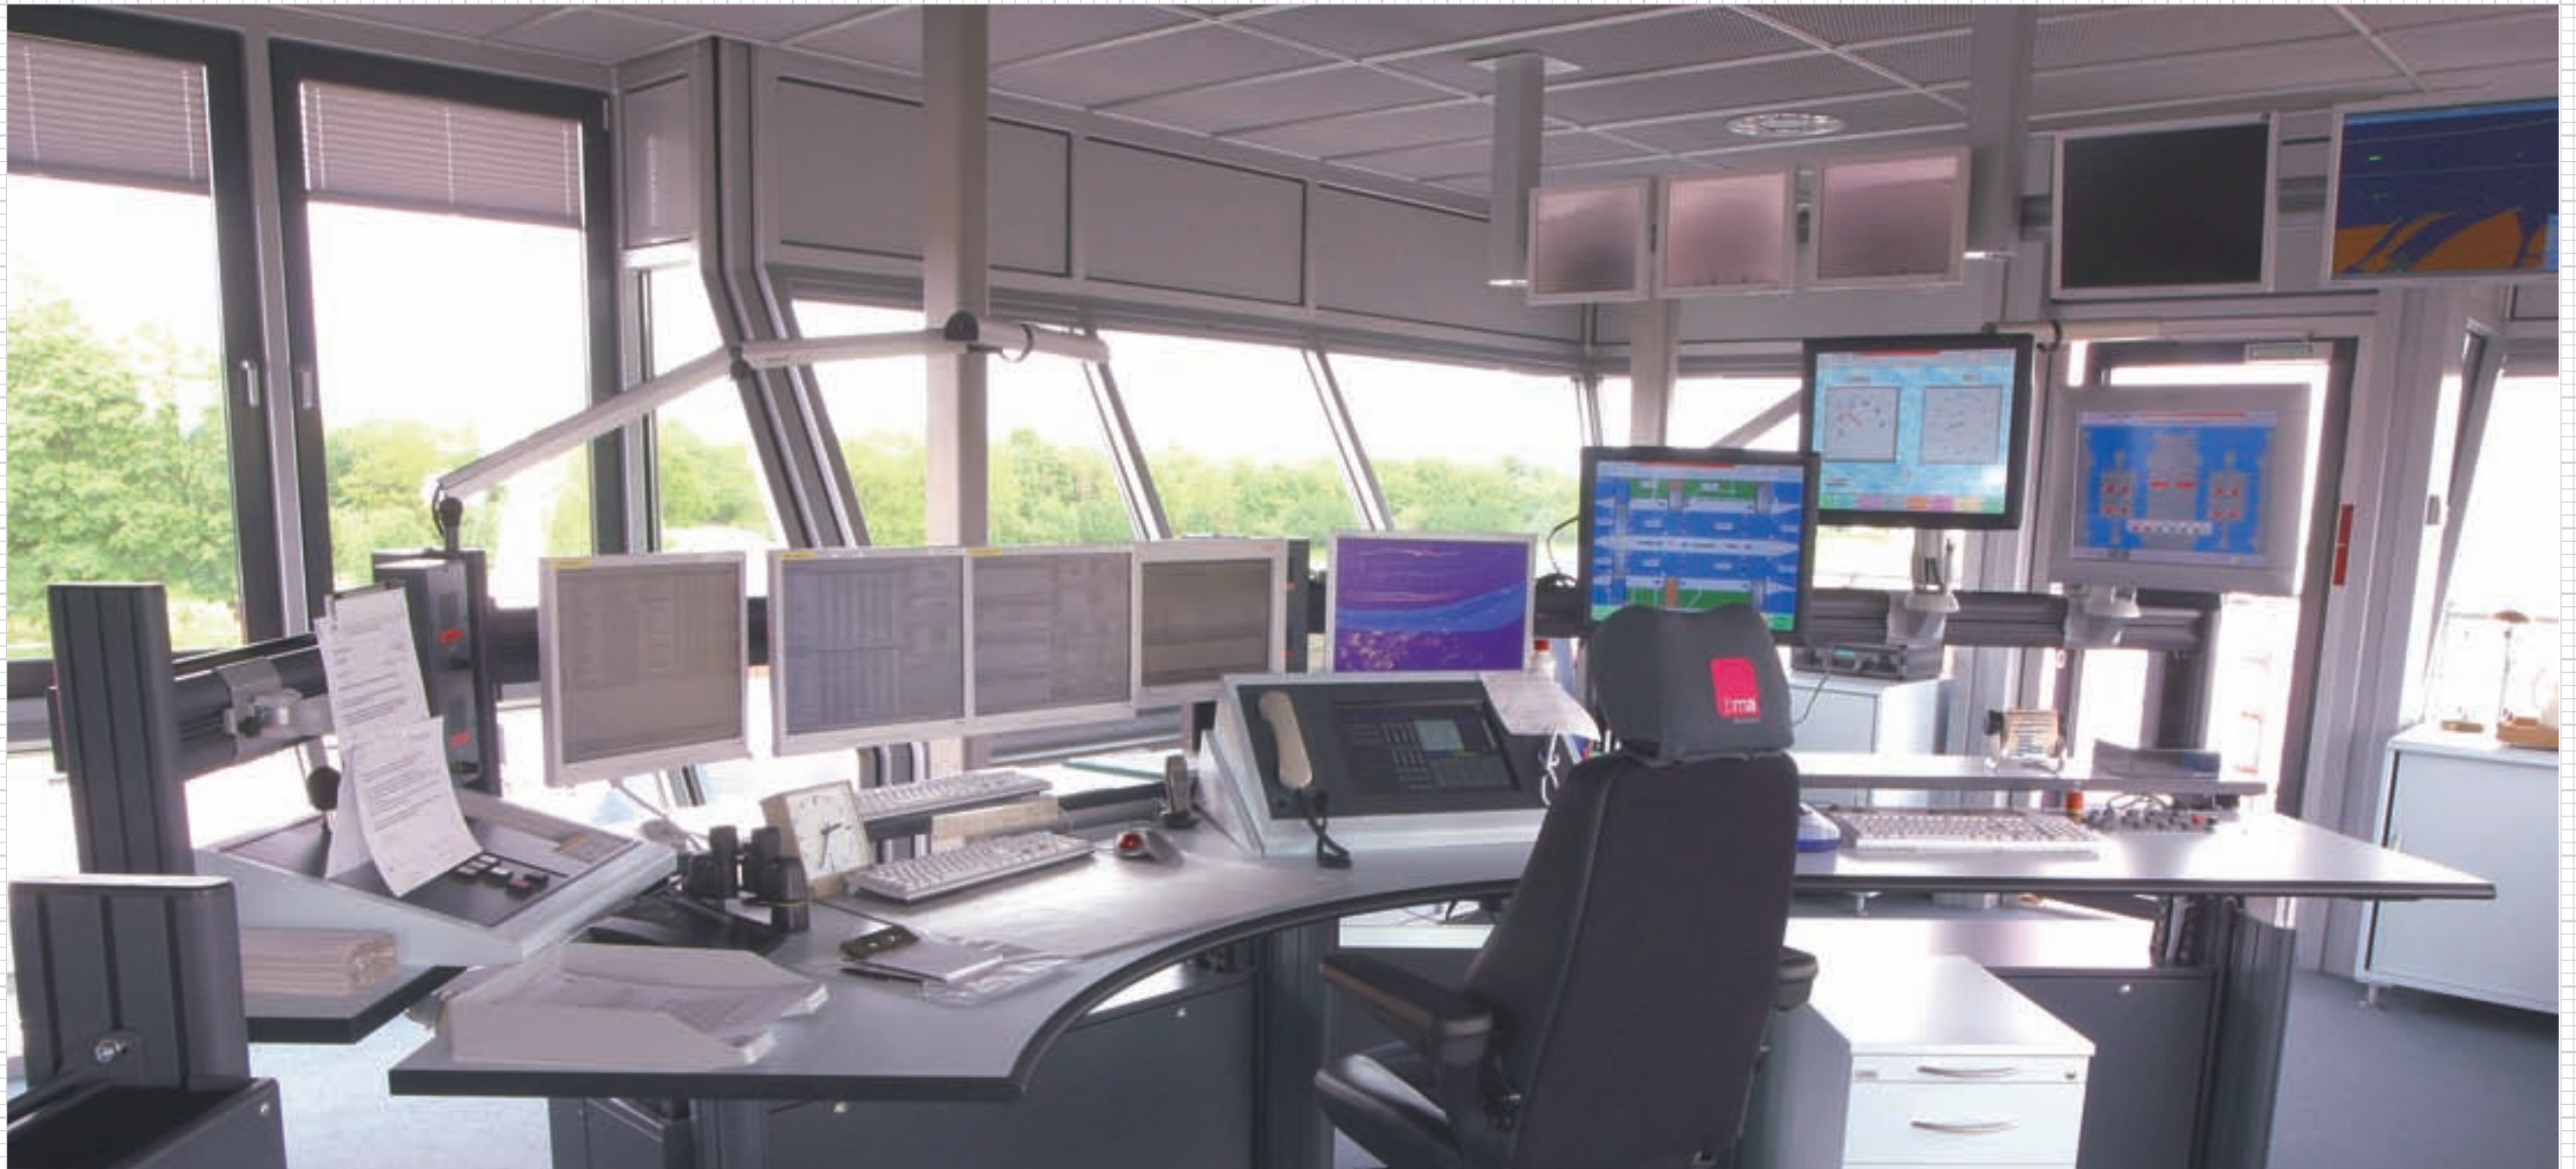

Consoles & Mobile Workstations **Competence**

16795

Knürr Technical Furniture GmbH
Hauptstraße 35 • D-94439 Münchsdorf • Tel.: 08723 / 28-0 • www.technical-furniture.com