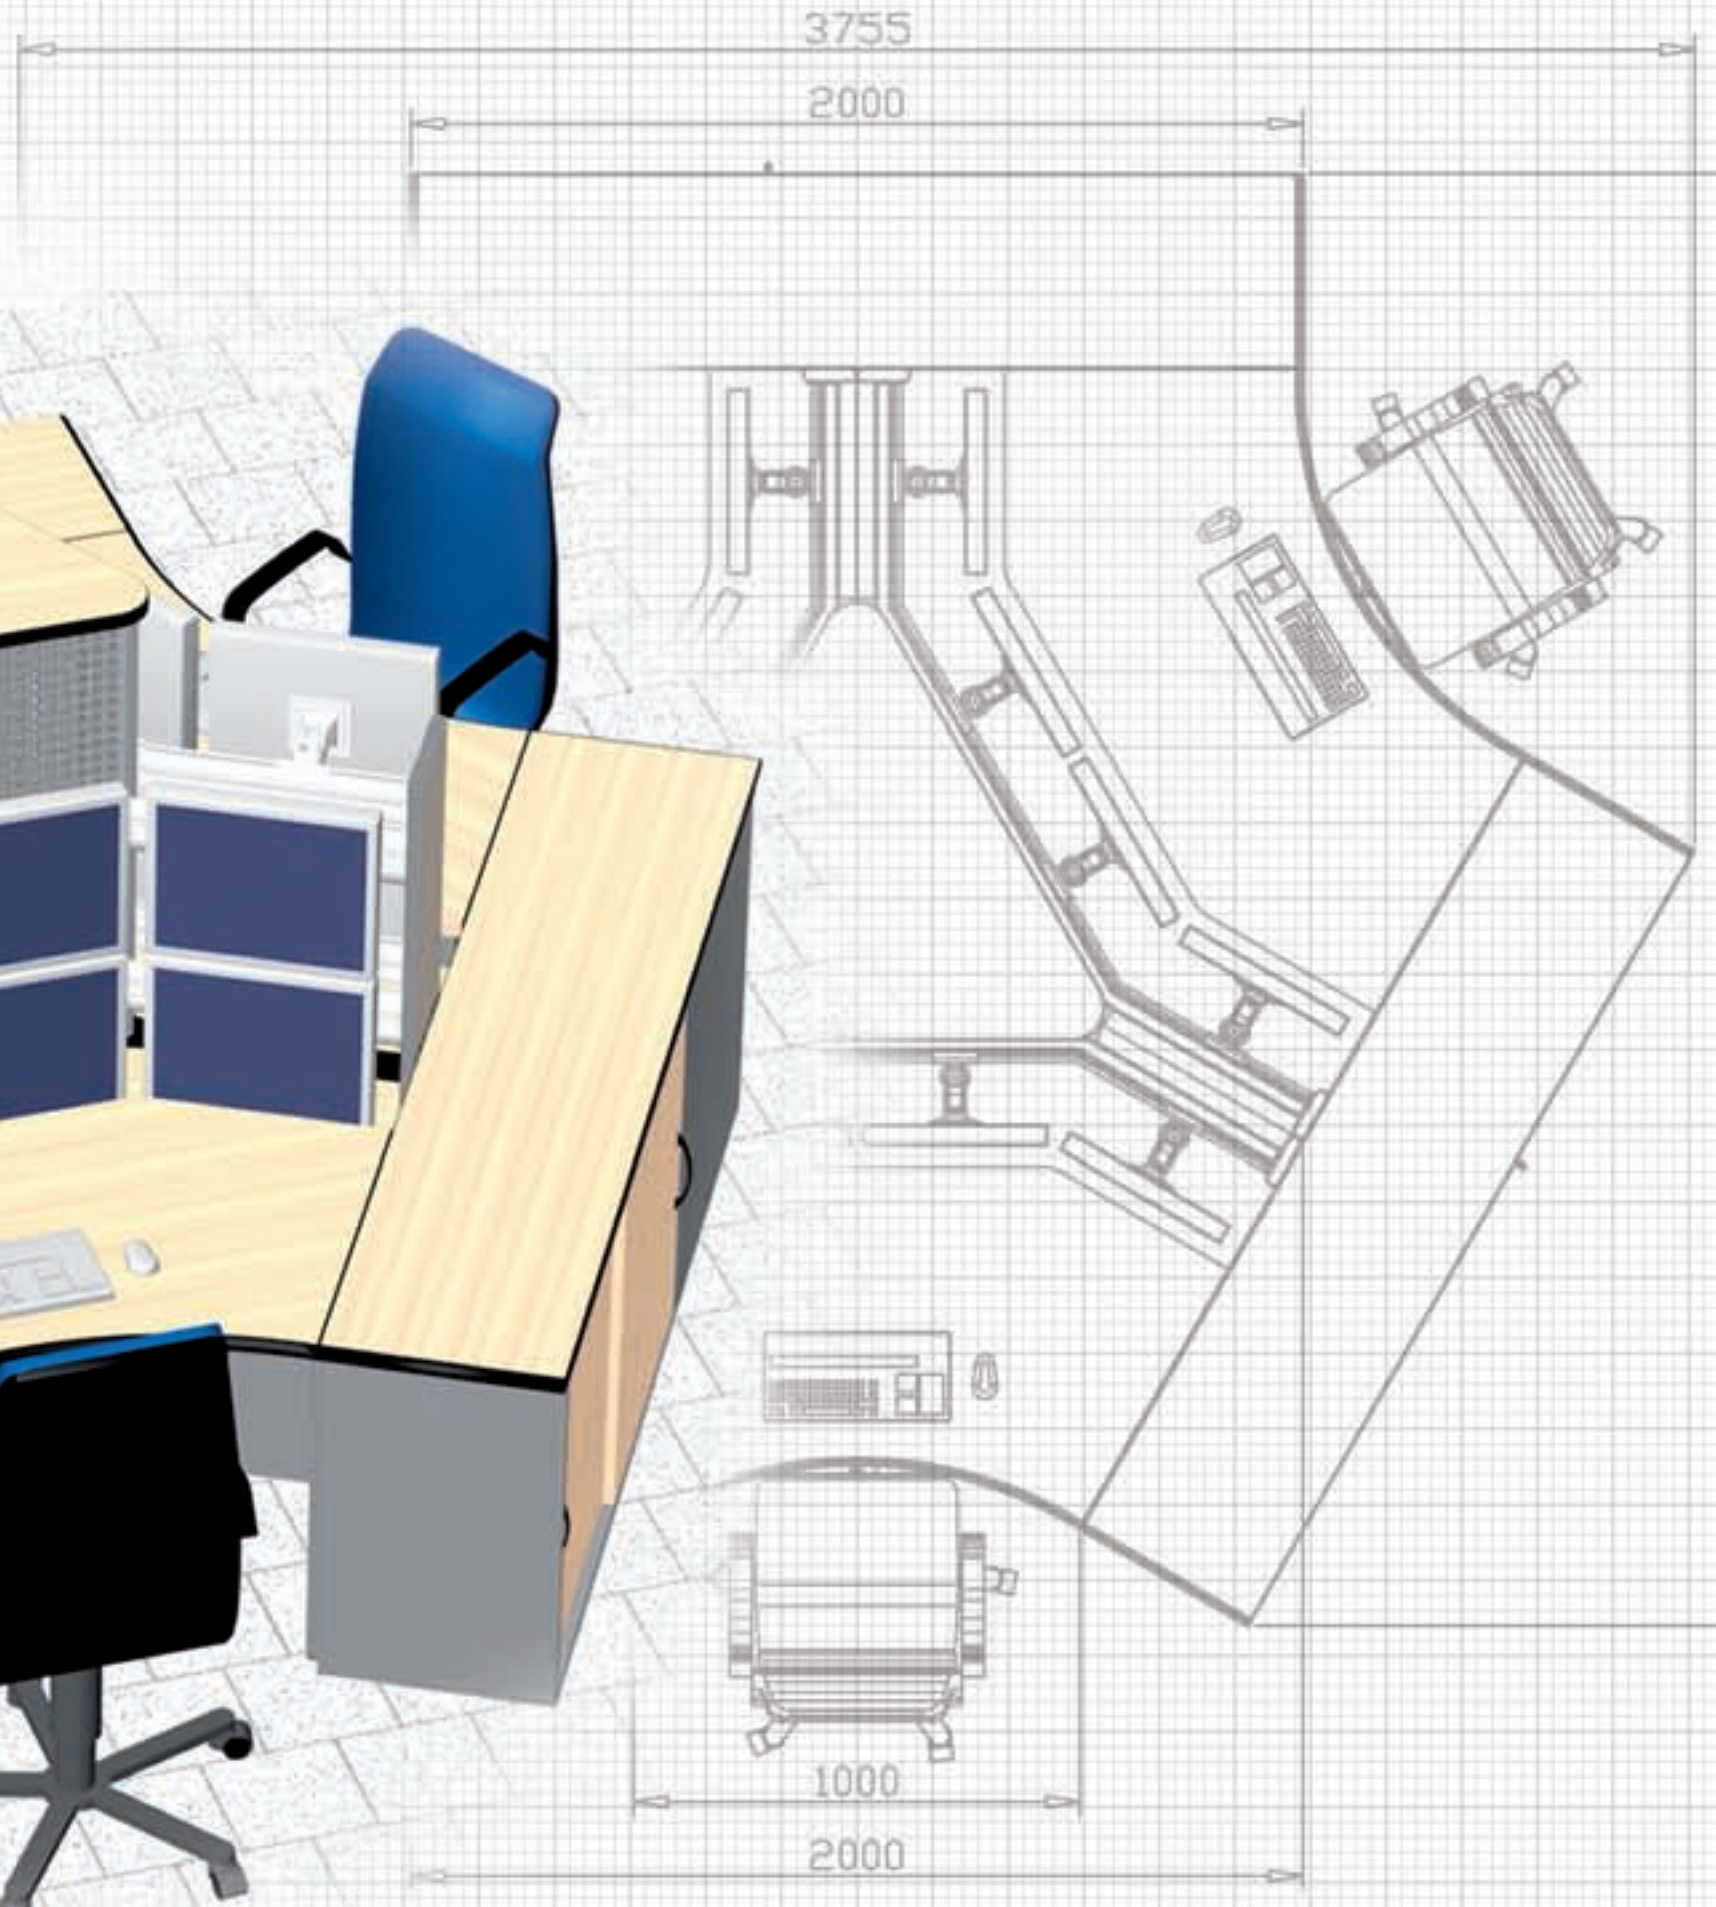

Consoles & Mobile Workstations **Competence**

16795

Knürr Technical Furniture GmbH
Hauptstraße 35 • D-94439 Münchsdorf • Tel.: 08723 / 28-0 • www.technical-furniture.com