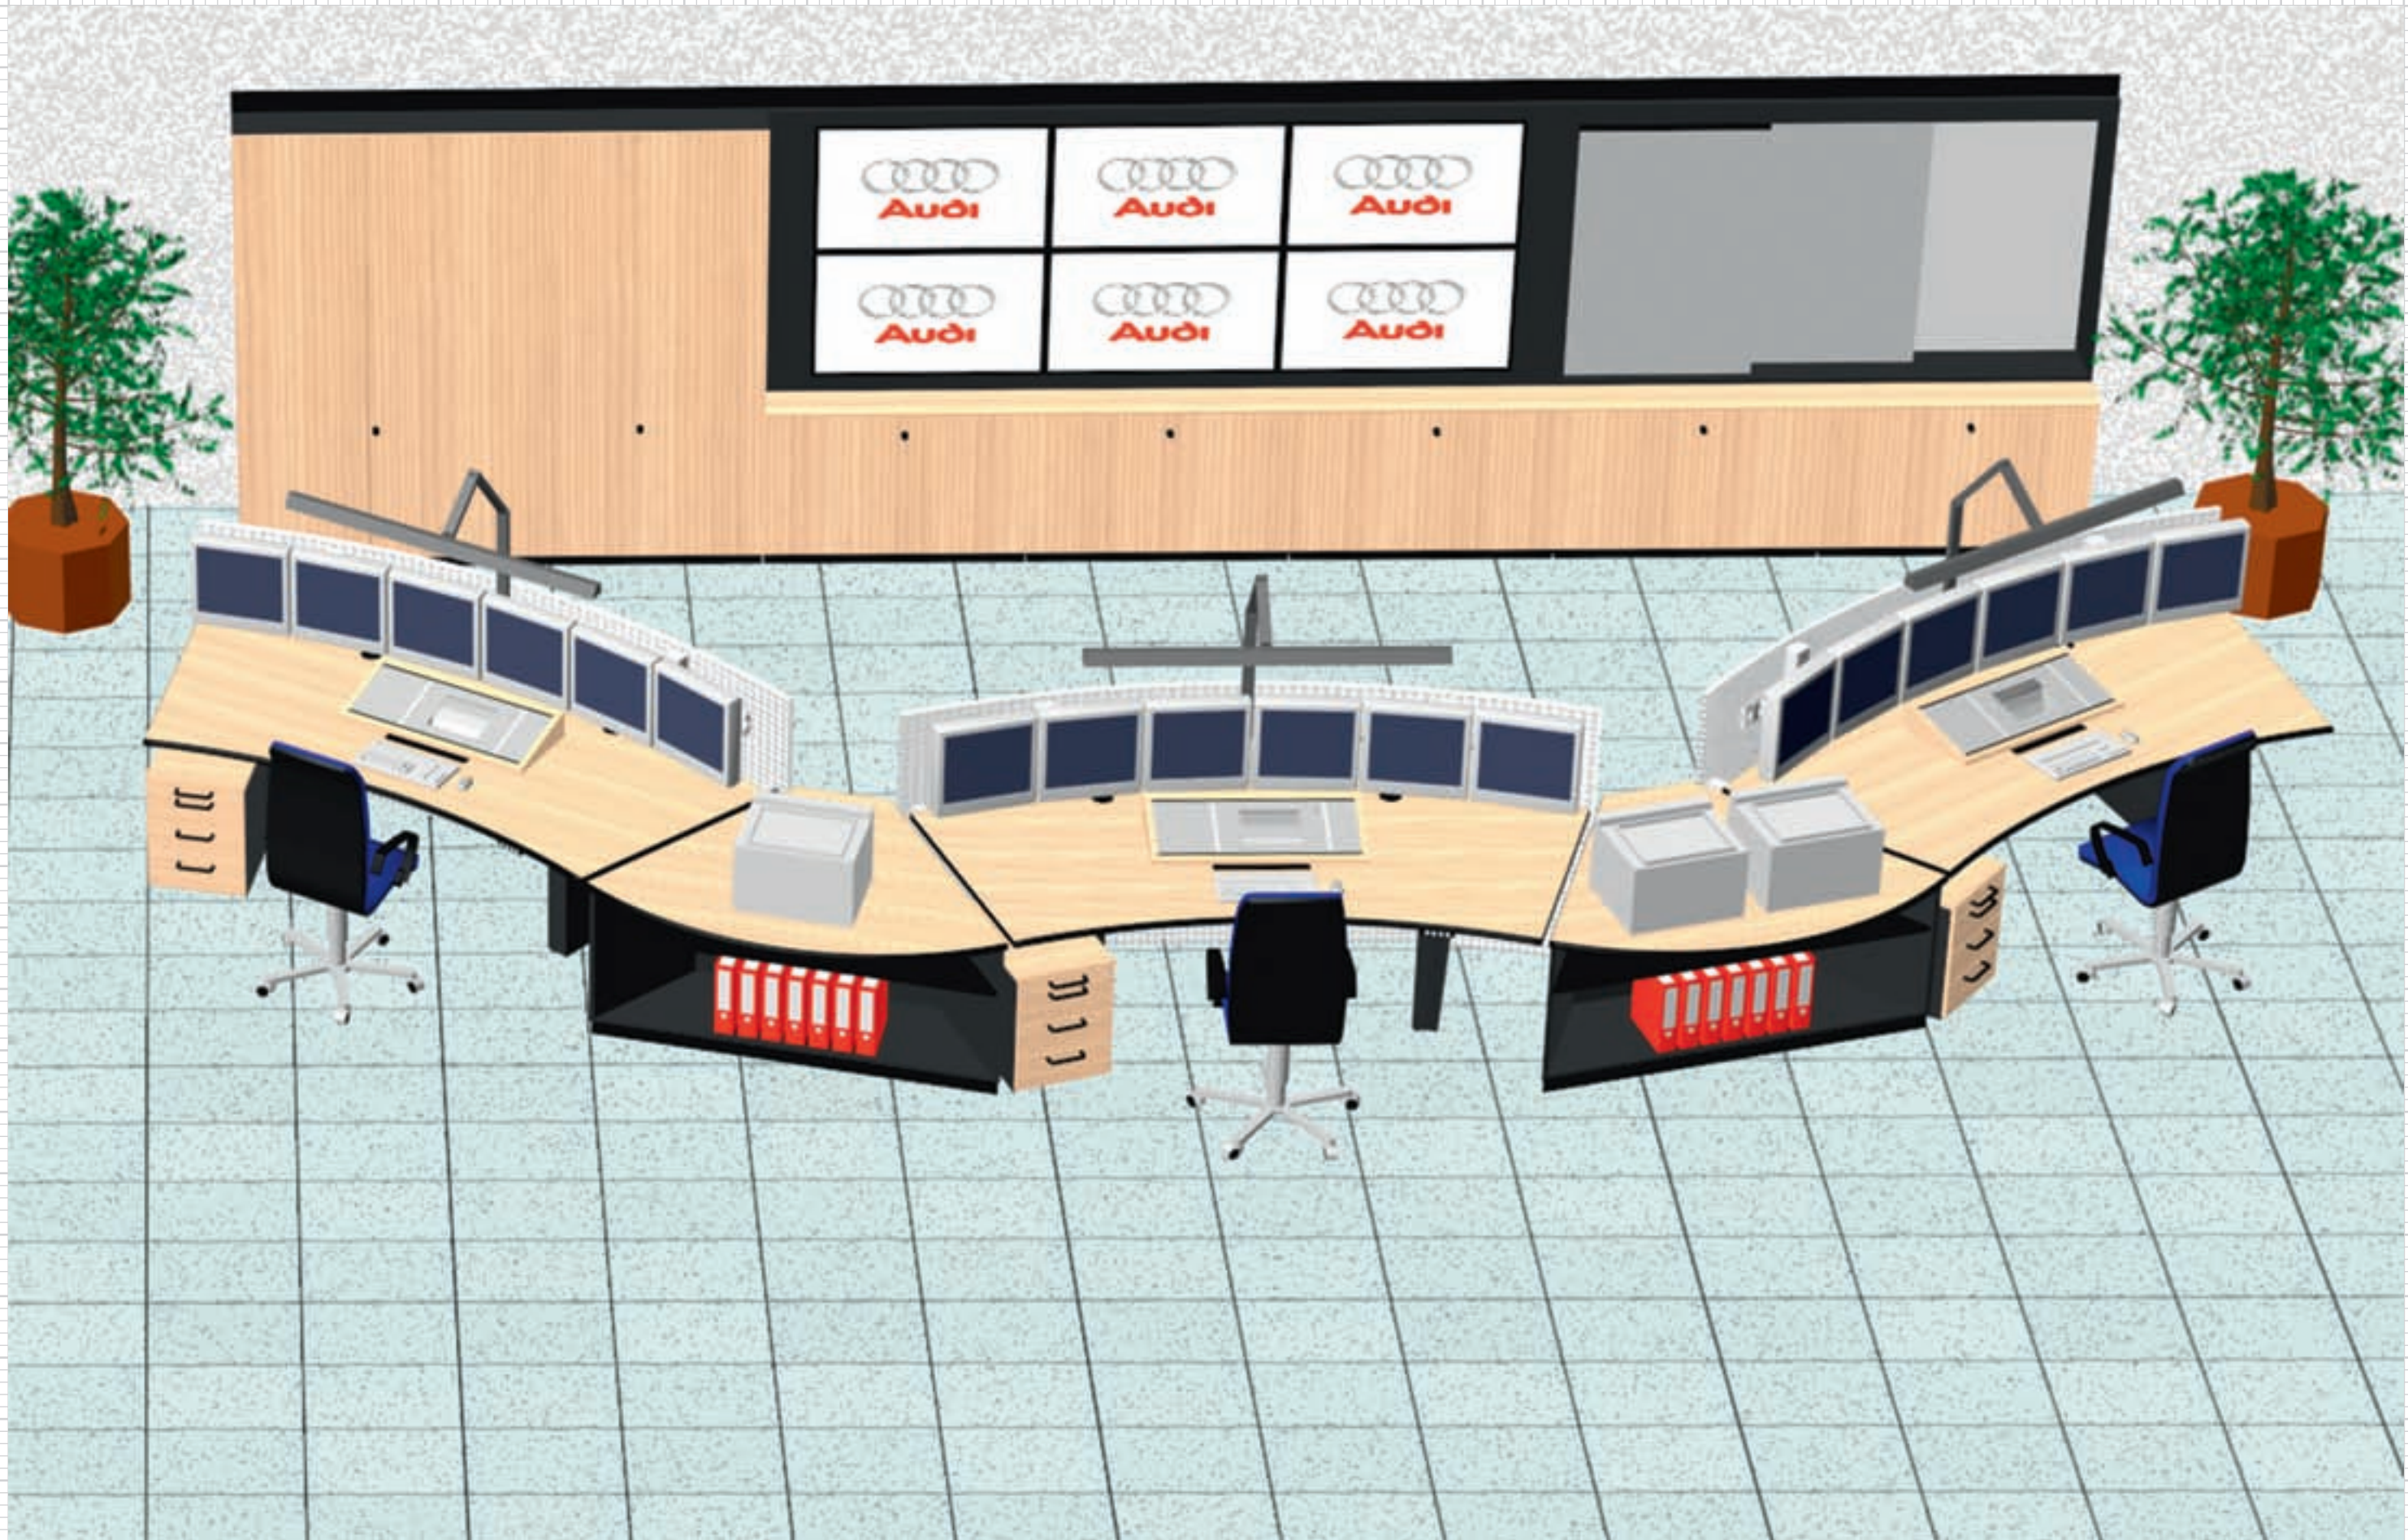

Consoles & Mobile Workstations **Competence**

16795

Knürr Technical Furniture GmbH
Hauptstraße 35 • D-94439 Münchsdorf • Tel.: 08723 / 28-0 • www.technical-furniture.com