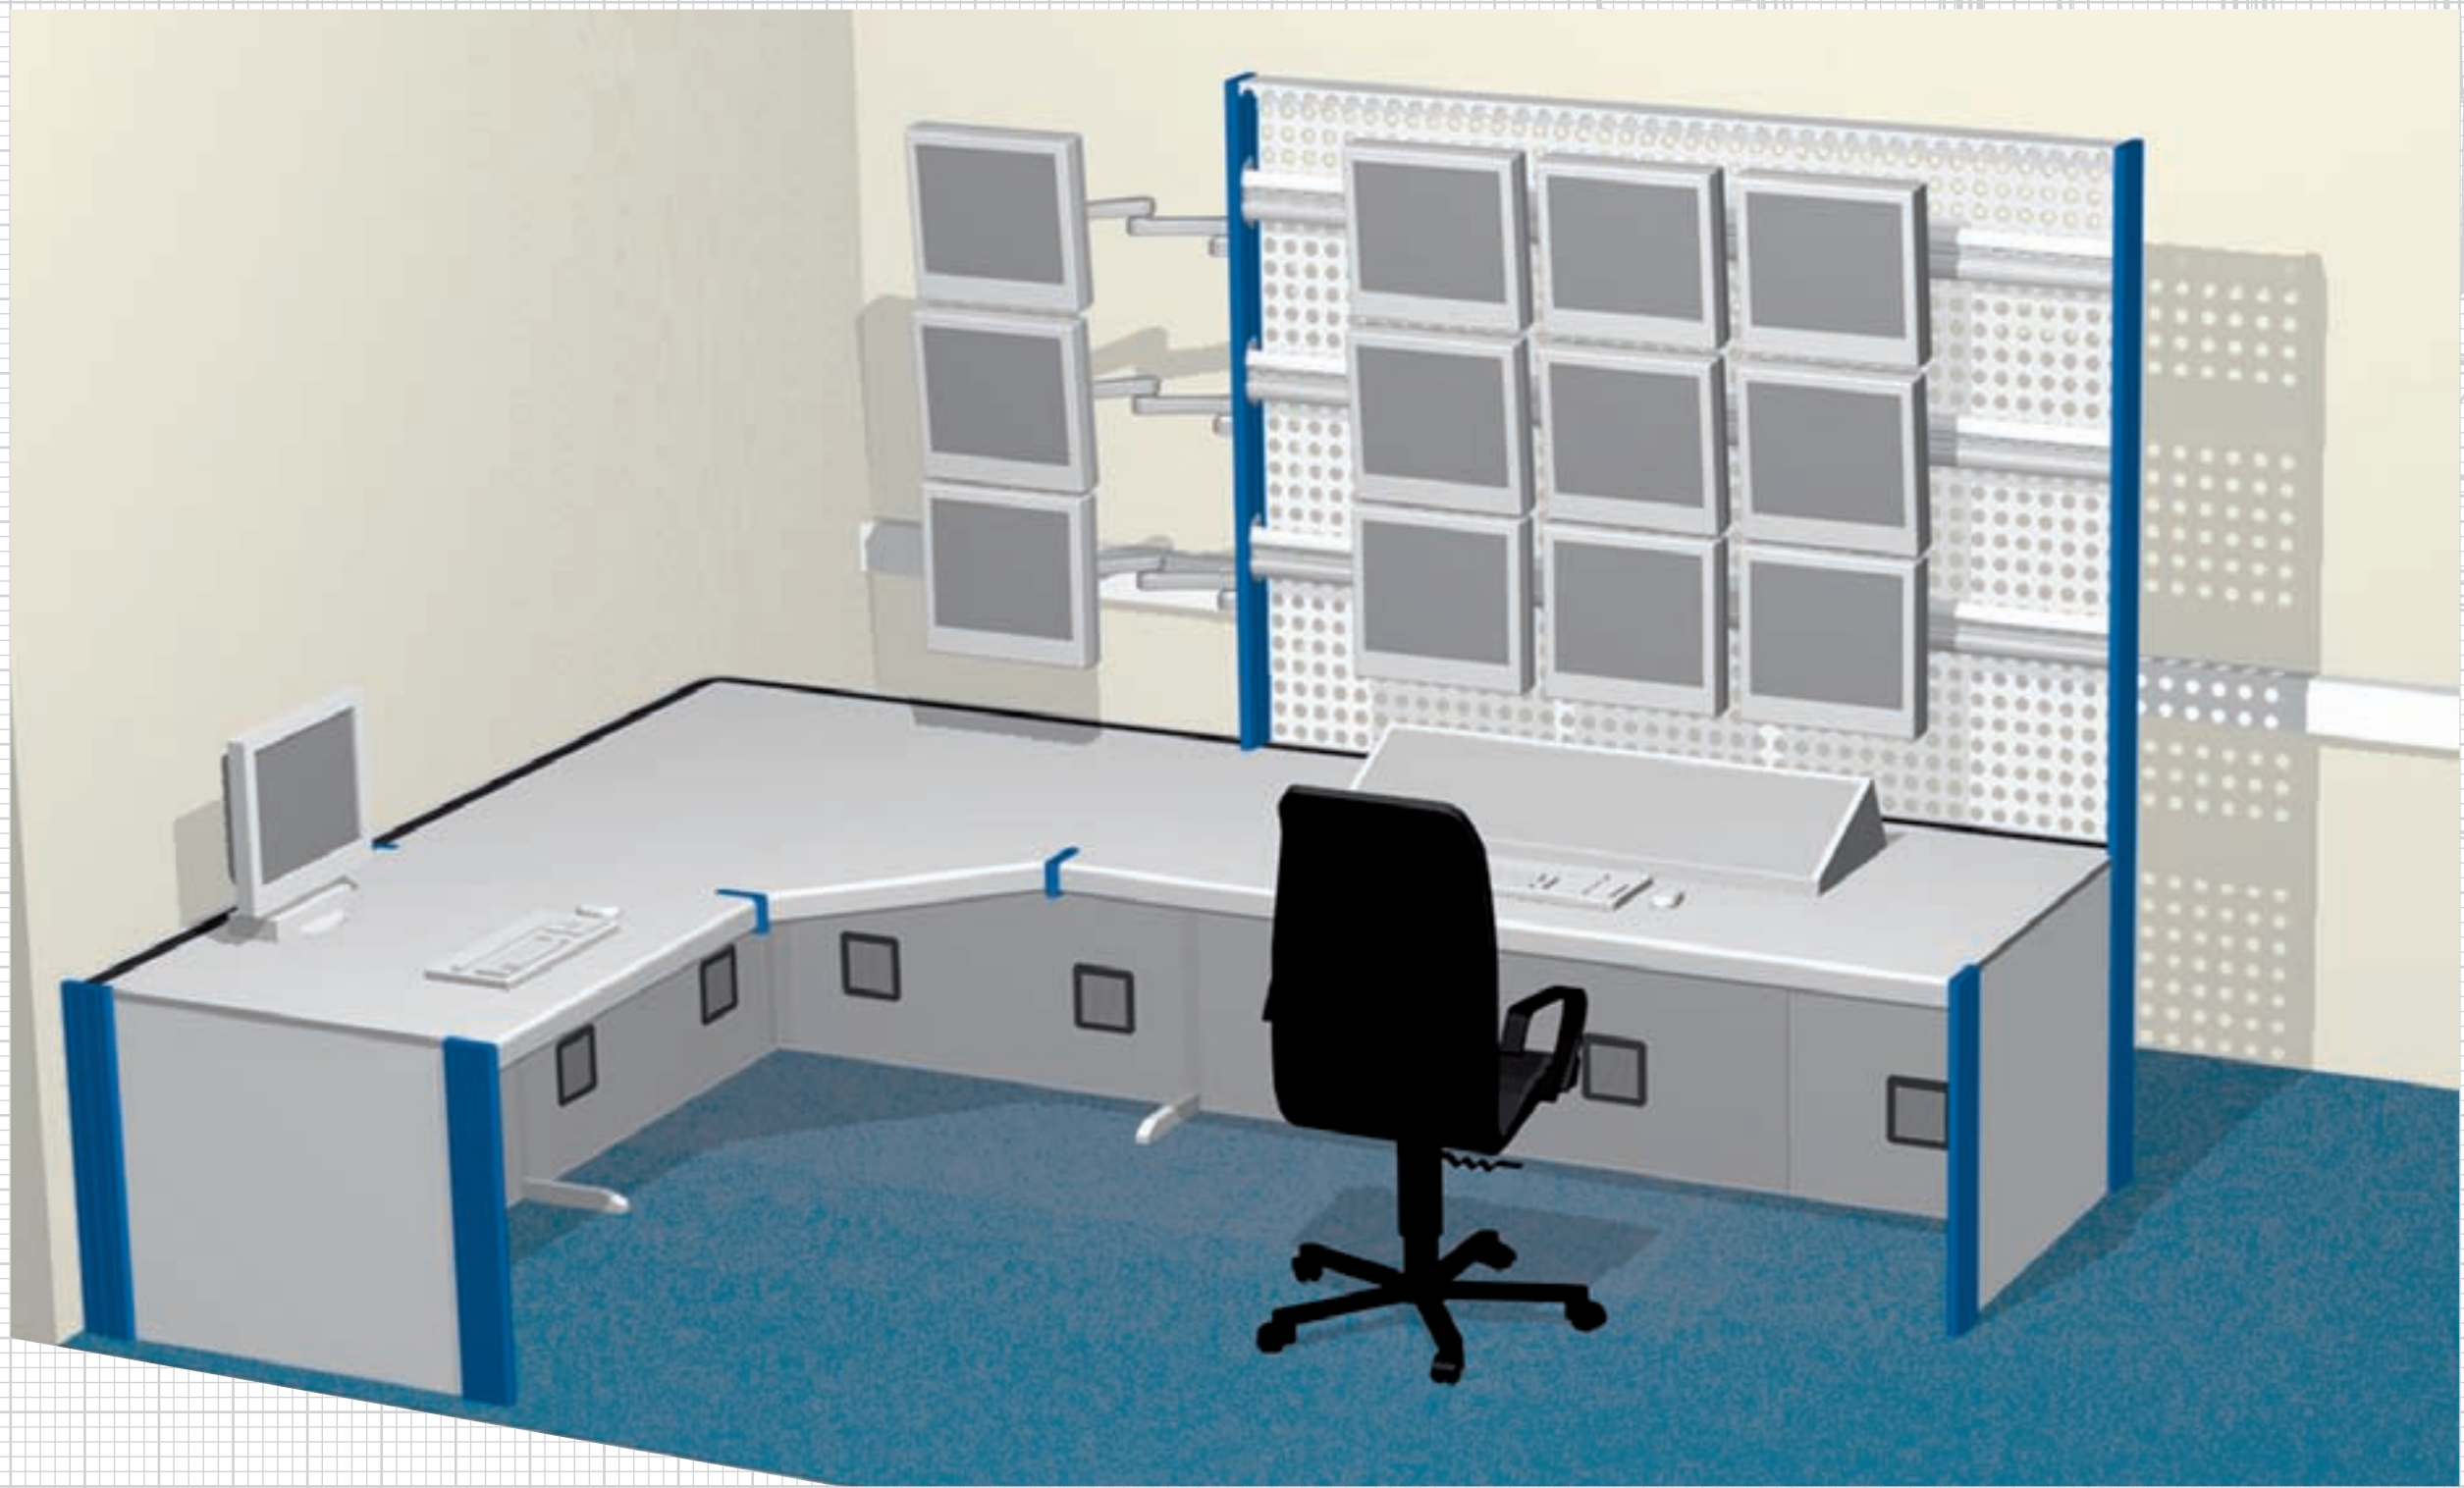

Consoles & Mobile Workstations **Competence**

16795

Knürr Technical Furniture GmbH
Hauptstraße 35 • D-94439 Münchsdorf • Tel.: 08723 / 28-0 • www.technical-furniture.com