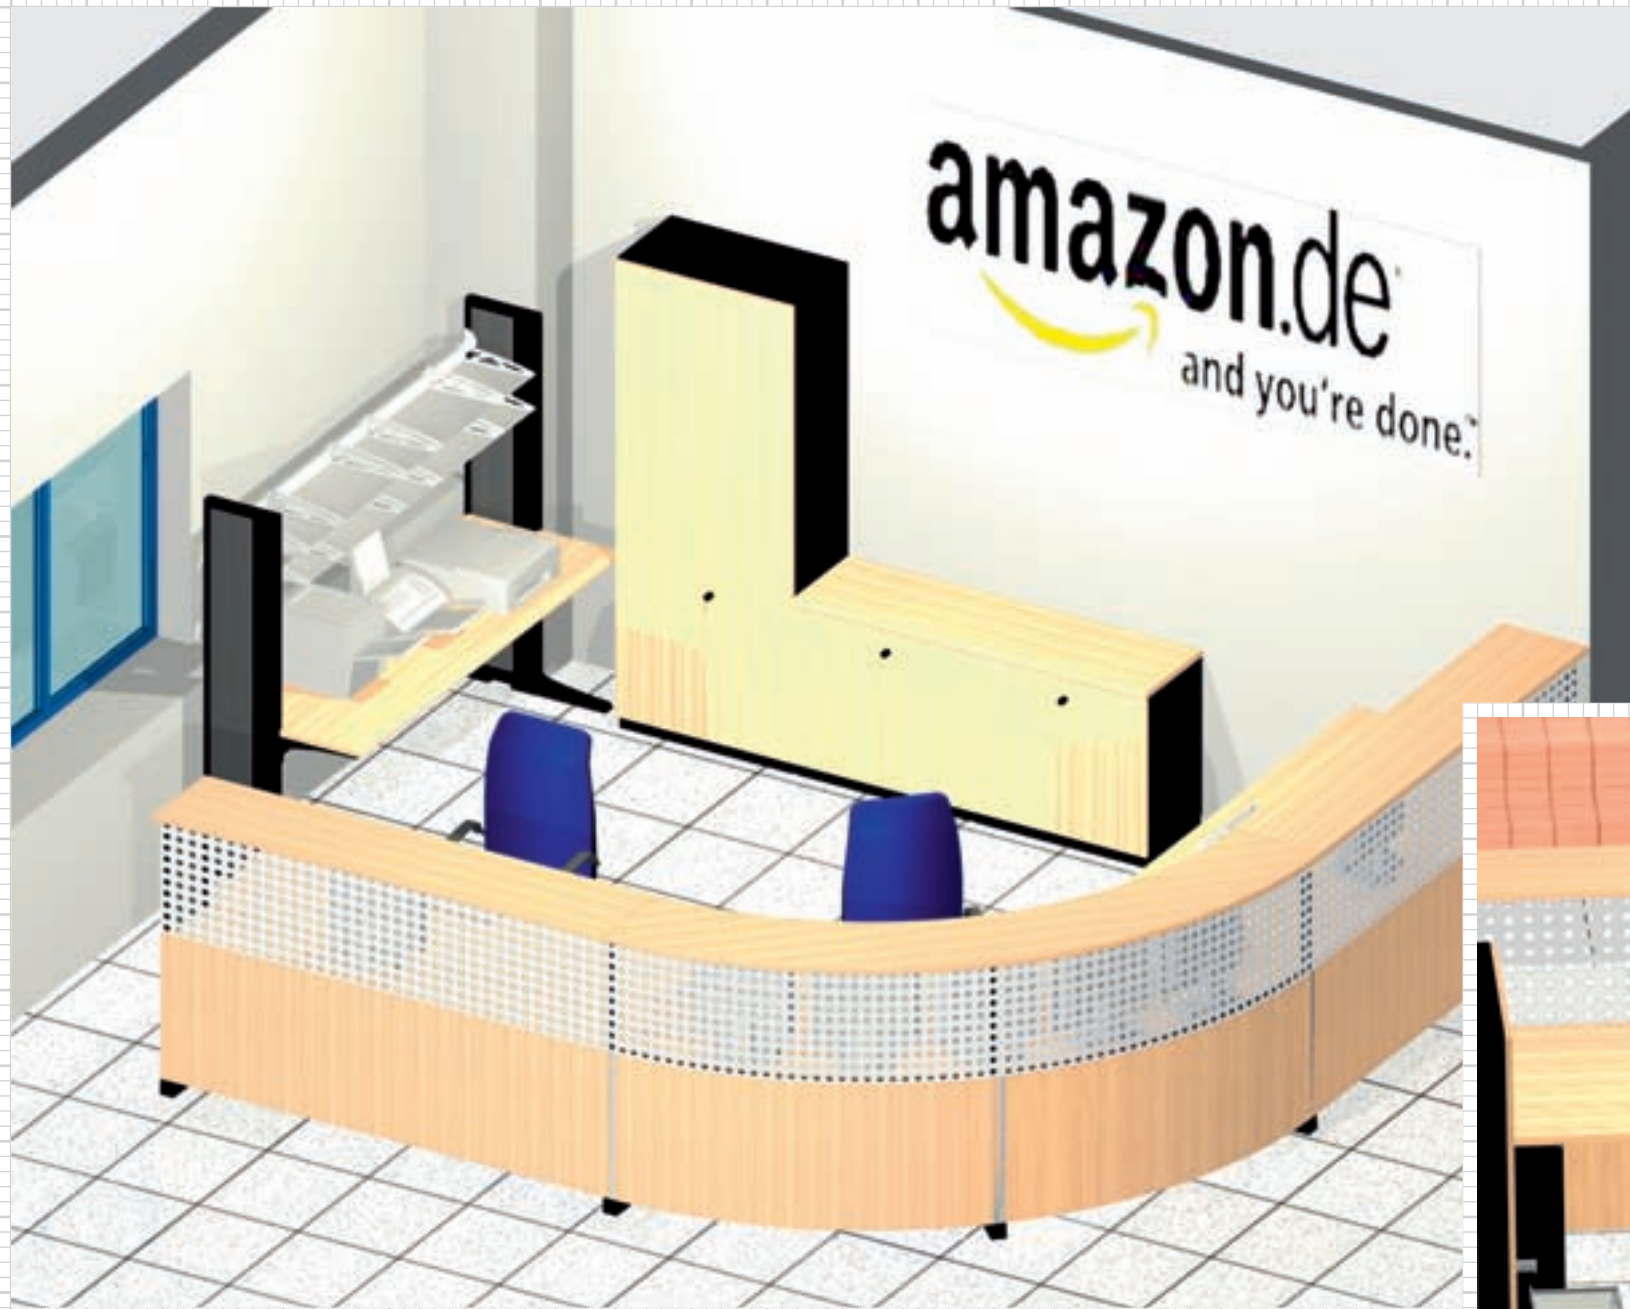

Consoles & Mobile Workstations **Competence**

16795

Knürr Technical Furniture GmbH
Hauptstraße 35 • D-94439 Münchsdorf • Tel.: 08723 / 28-0 • www.technical-furniture.com