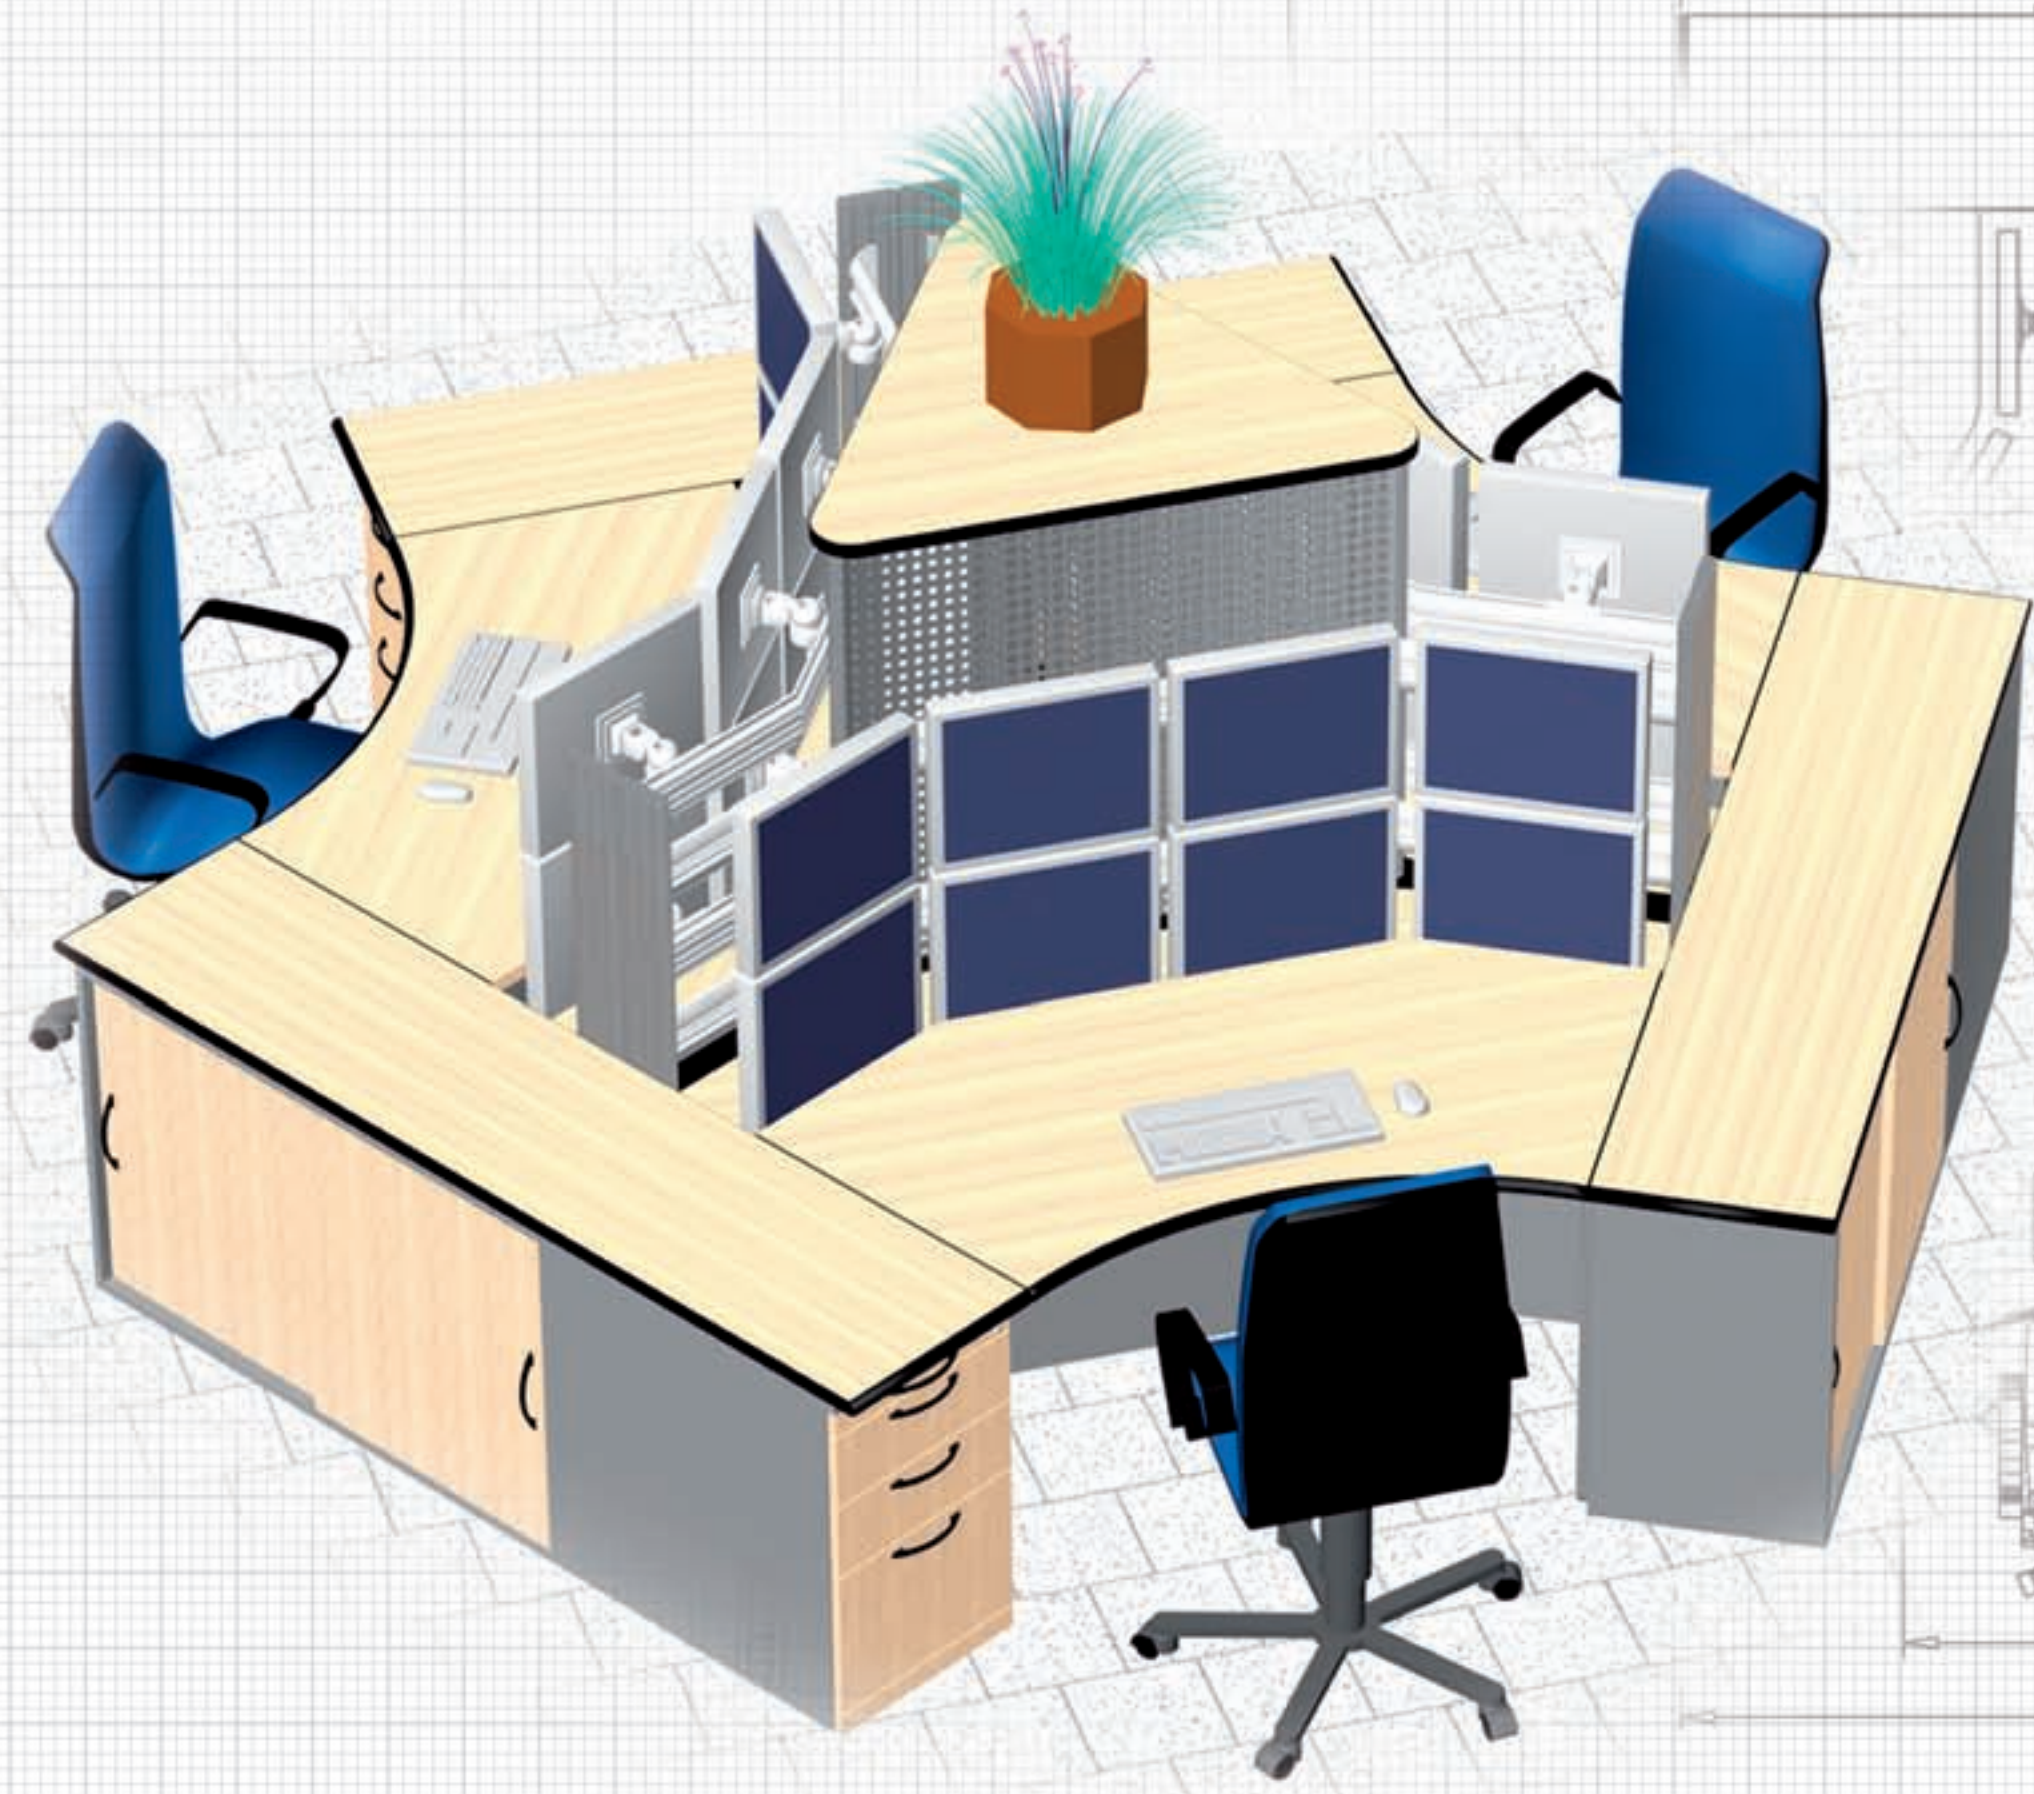

Consoles & Mobile Workstations **Competence**

16795

Knürr Technical Furniture GmbH
Hauptstraße 35 • D-94439 Münchsdorf • Tel.: 08723 / 28-0 • www.technical-furniture.com