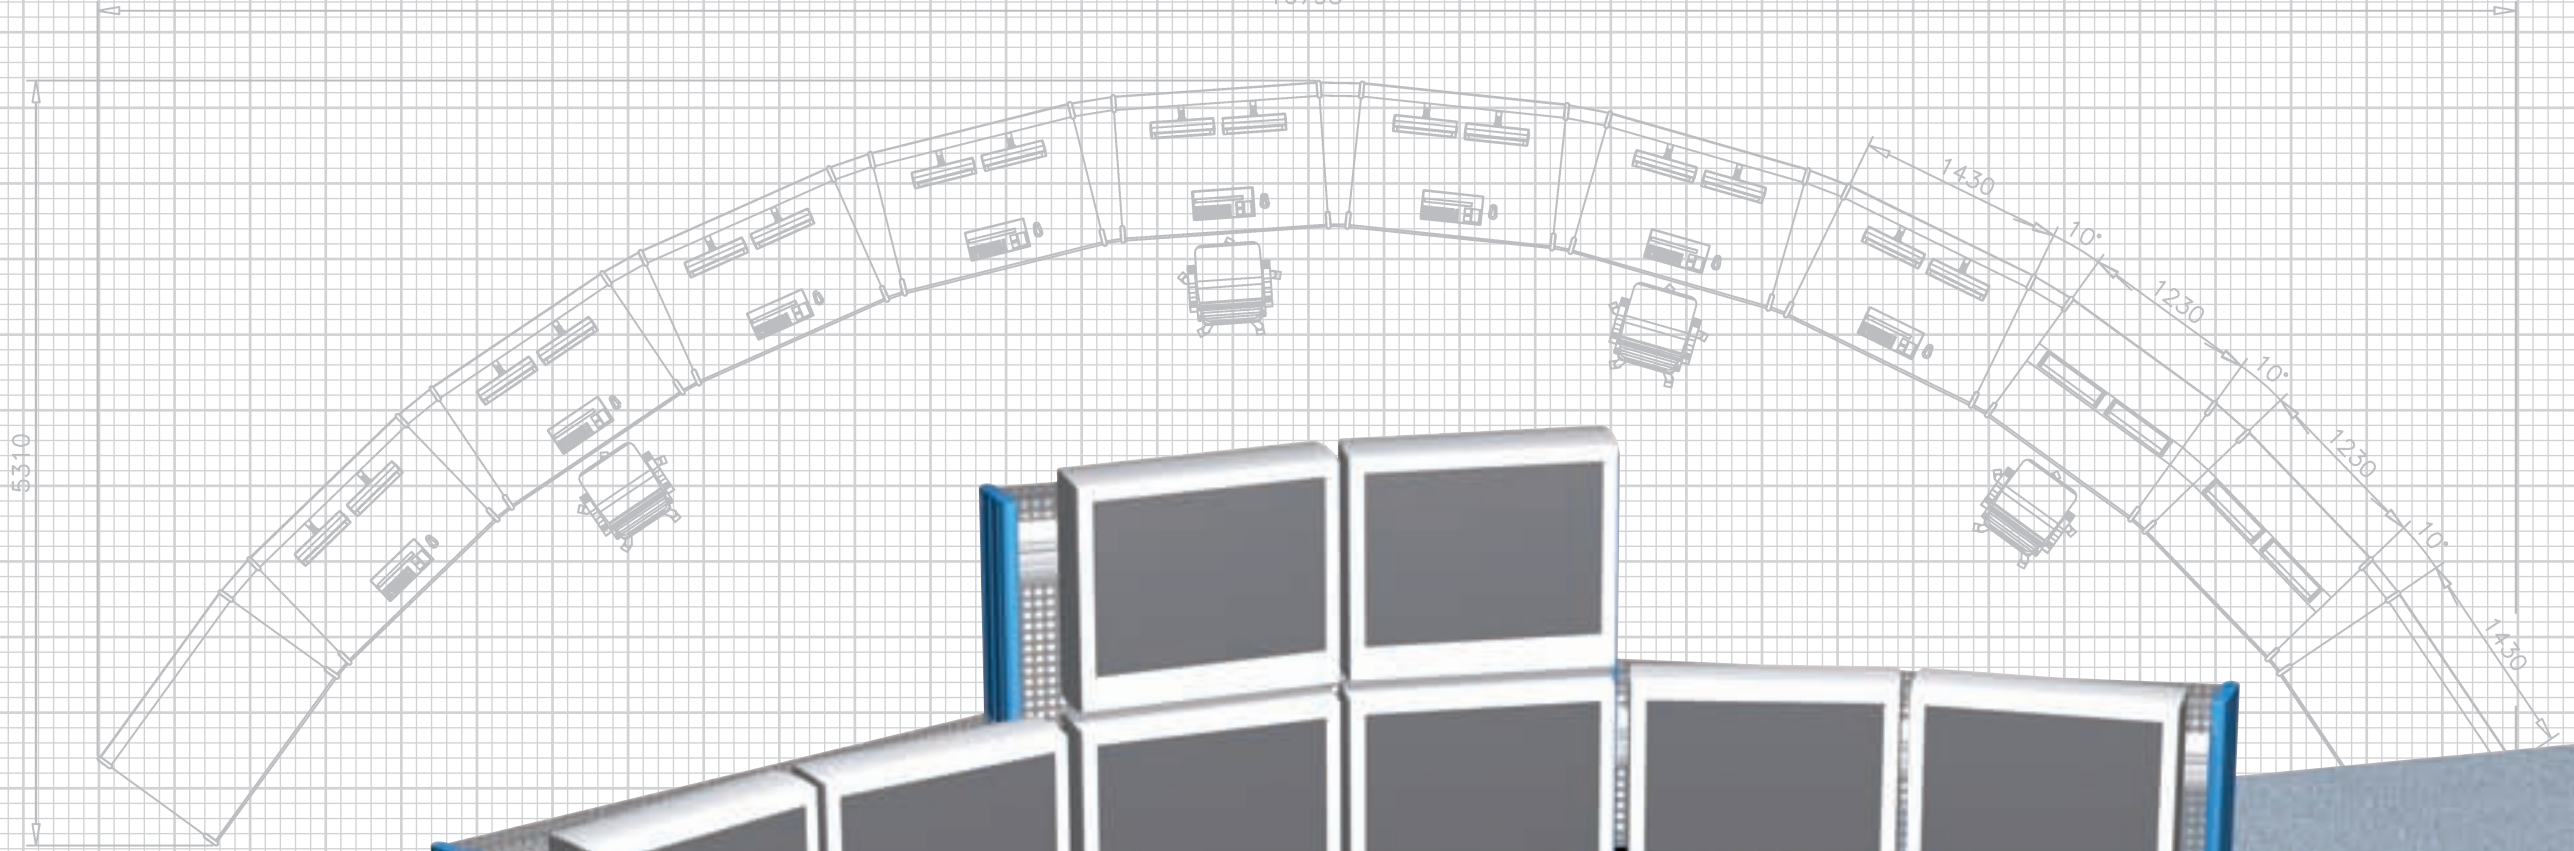

Consoles & Mobile Workstations **Competence**

16795

Knürr Technical Furniture GmbH
Hauptstraße 35 • D-94439 Münchsdorf • Tel.: 08723 / 28-0 • www.technical-furniture.com