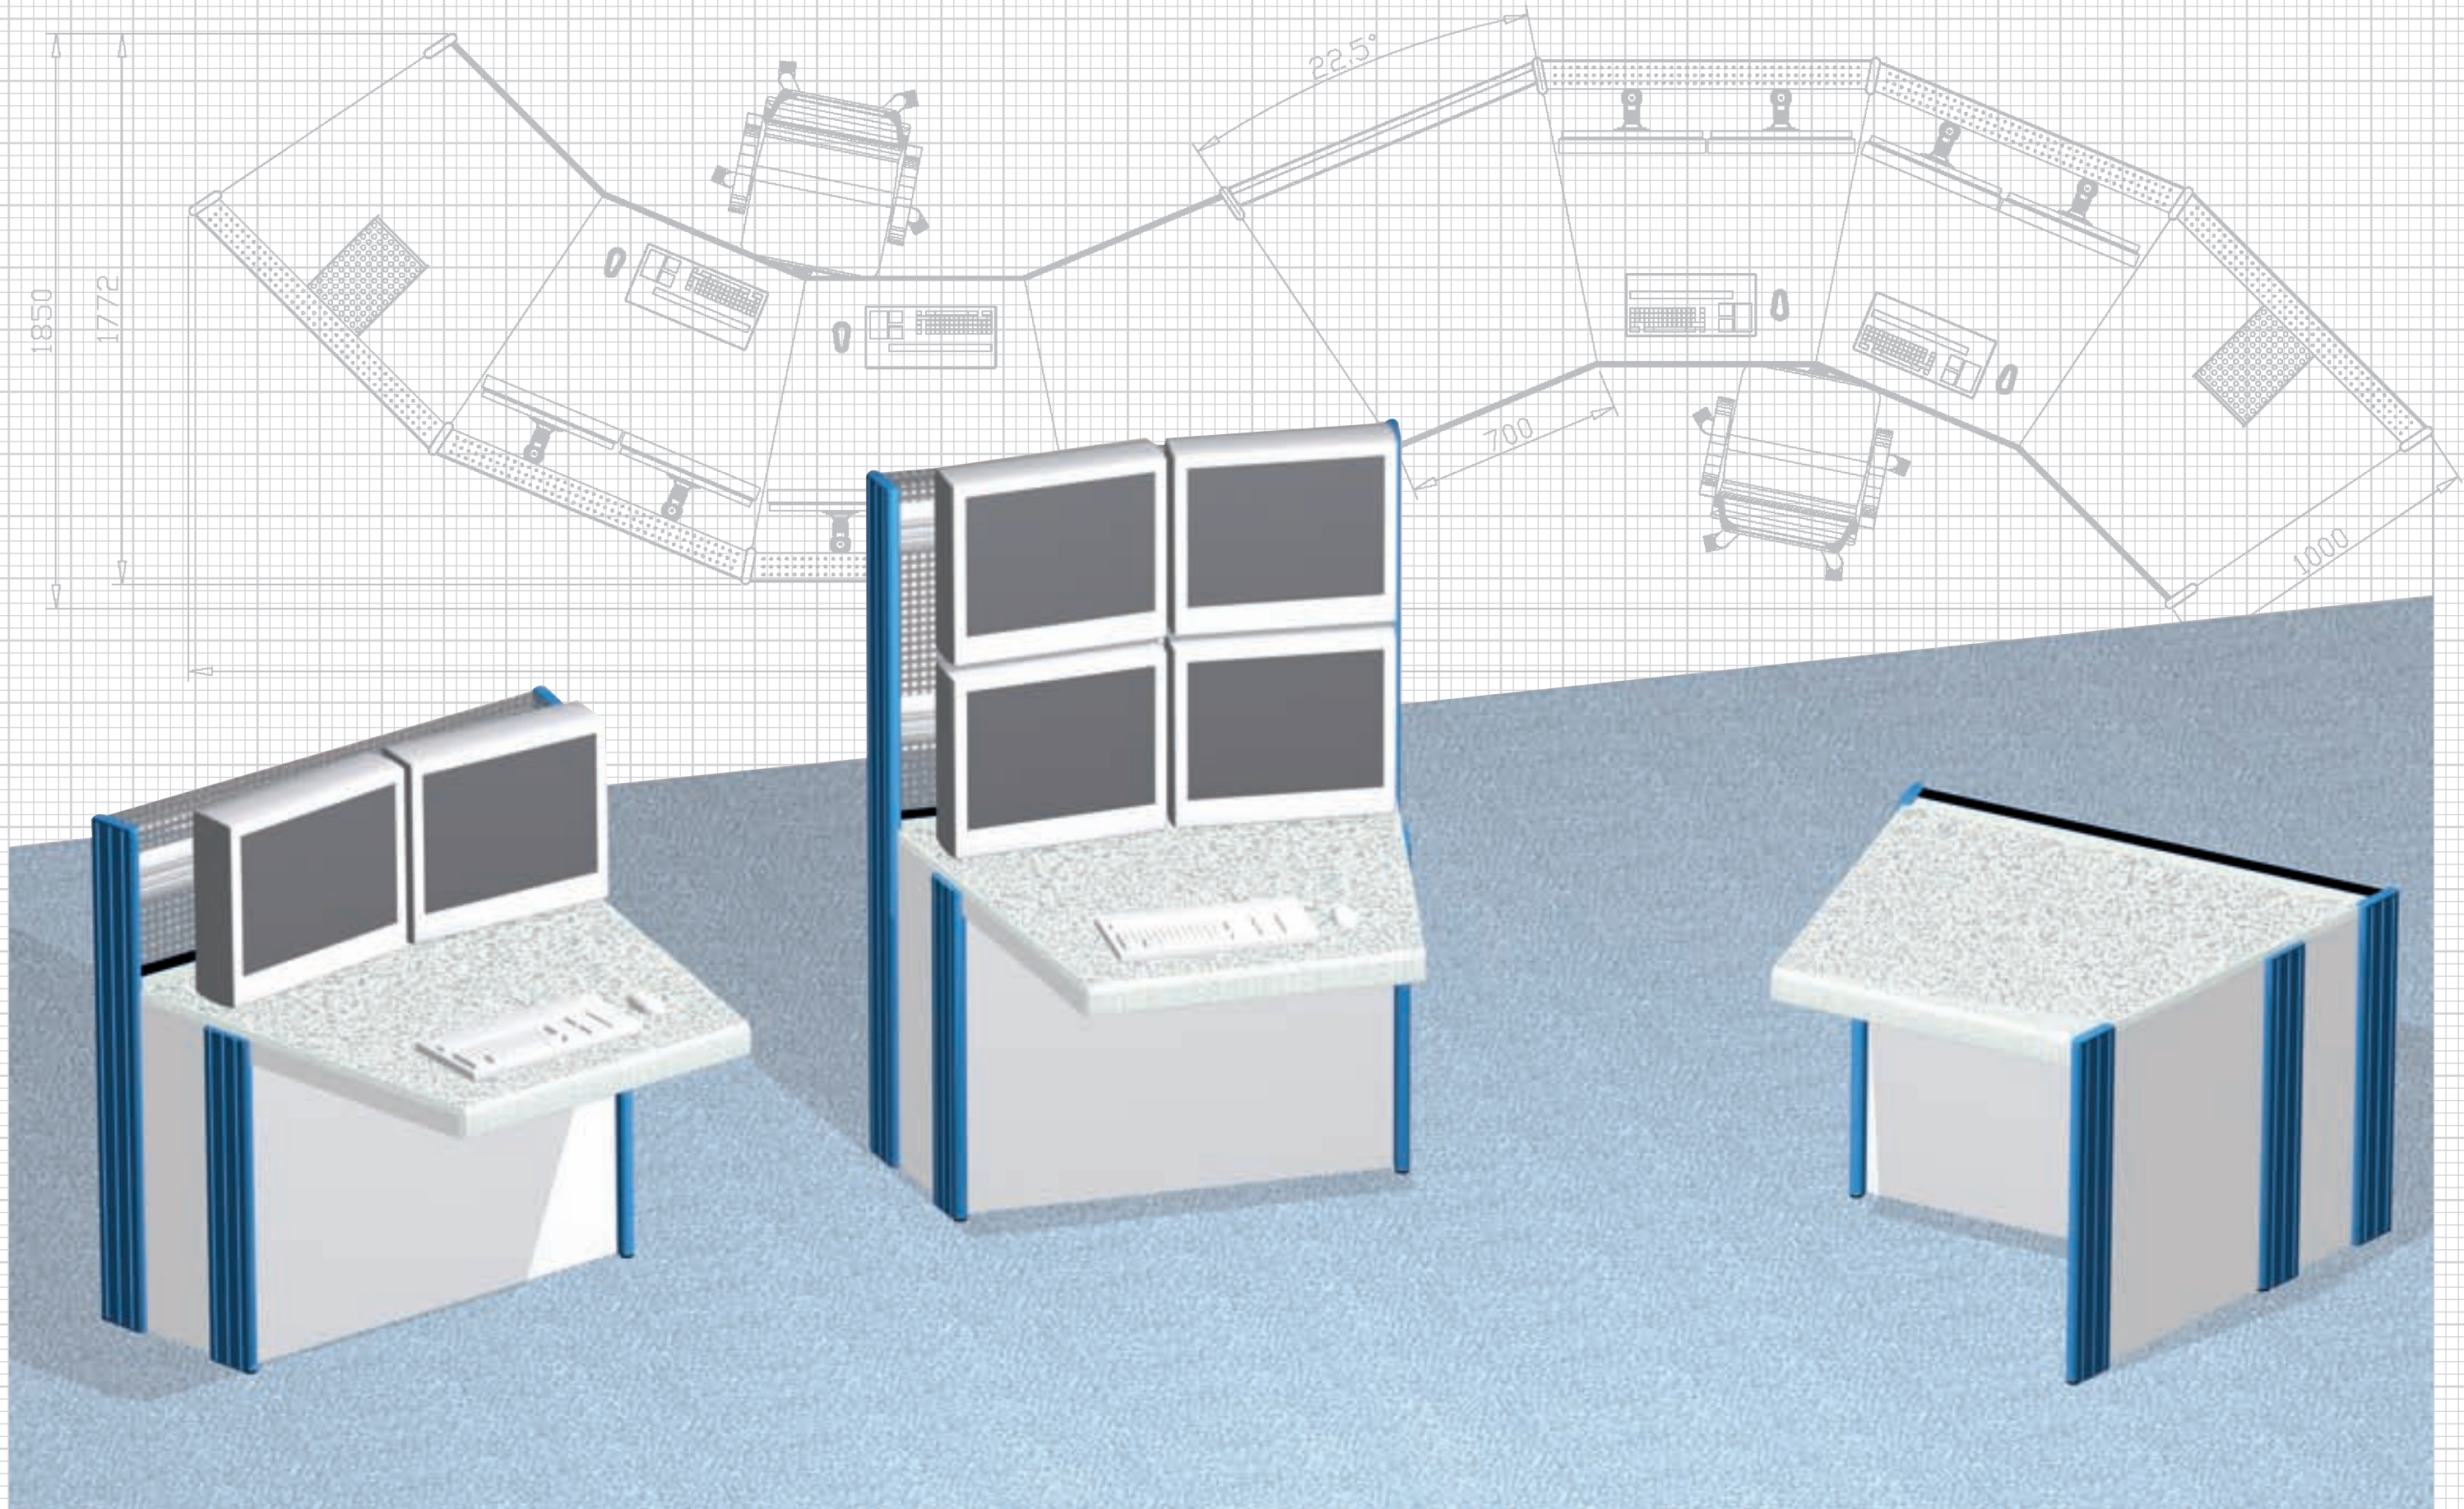

Consoles & Mobile Workstations **Competence**

16795

Knürr Technical Furniture GmbH
Hauptstraße 35 • D-94439 Münchsdorf • Tel.: 08723 / 28-0 • www.technical-furniture.com