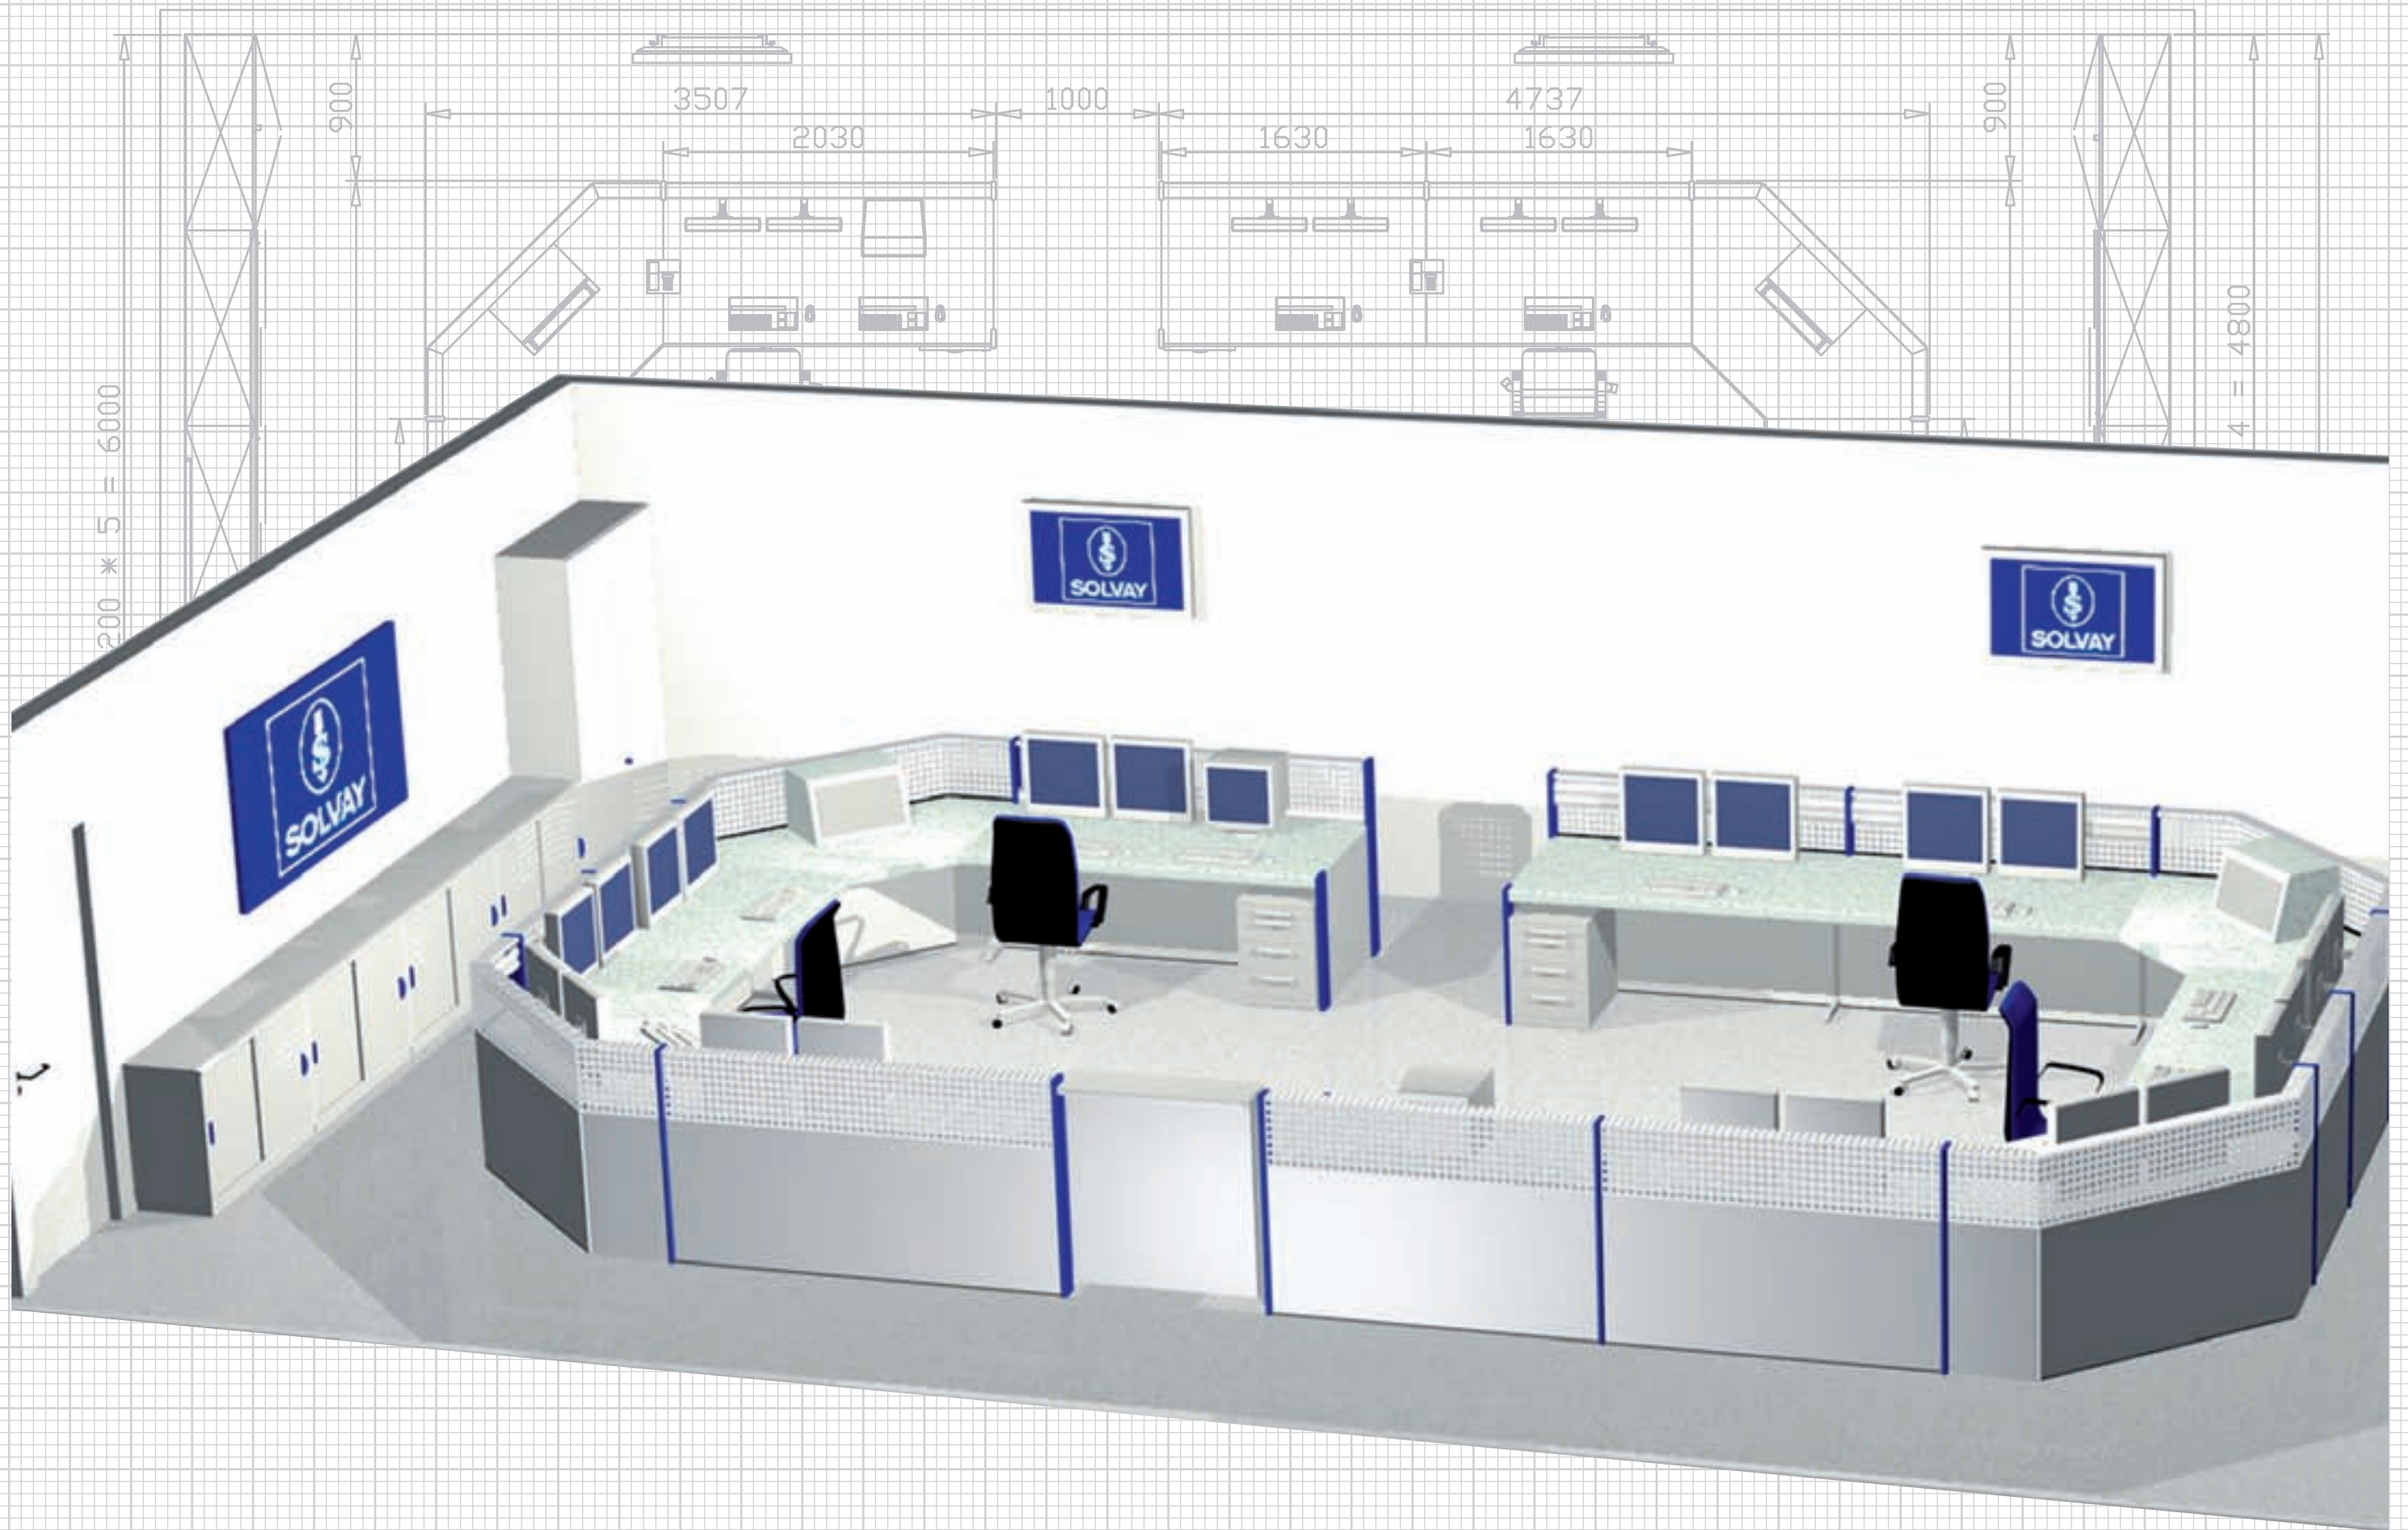

Consoles & Mobile Workstations **Competence**

16795

Knürr Technical Furniture GmbH
Hauptstraße 35 • D-94439 Münchsdorf • Tel.: 08723 / 28-0 • www.technical-furniture.com