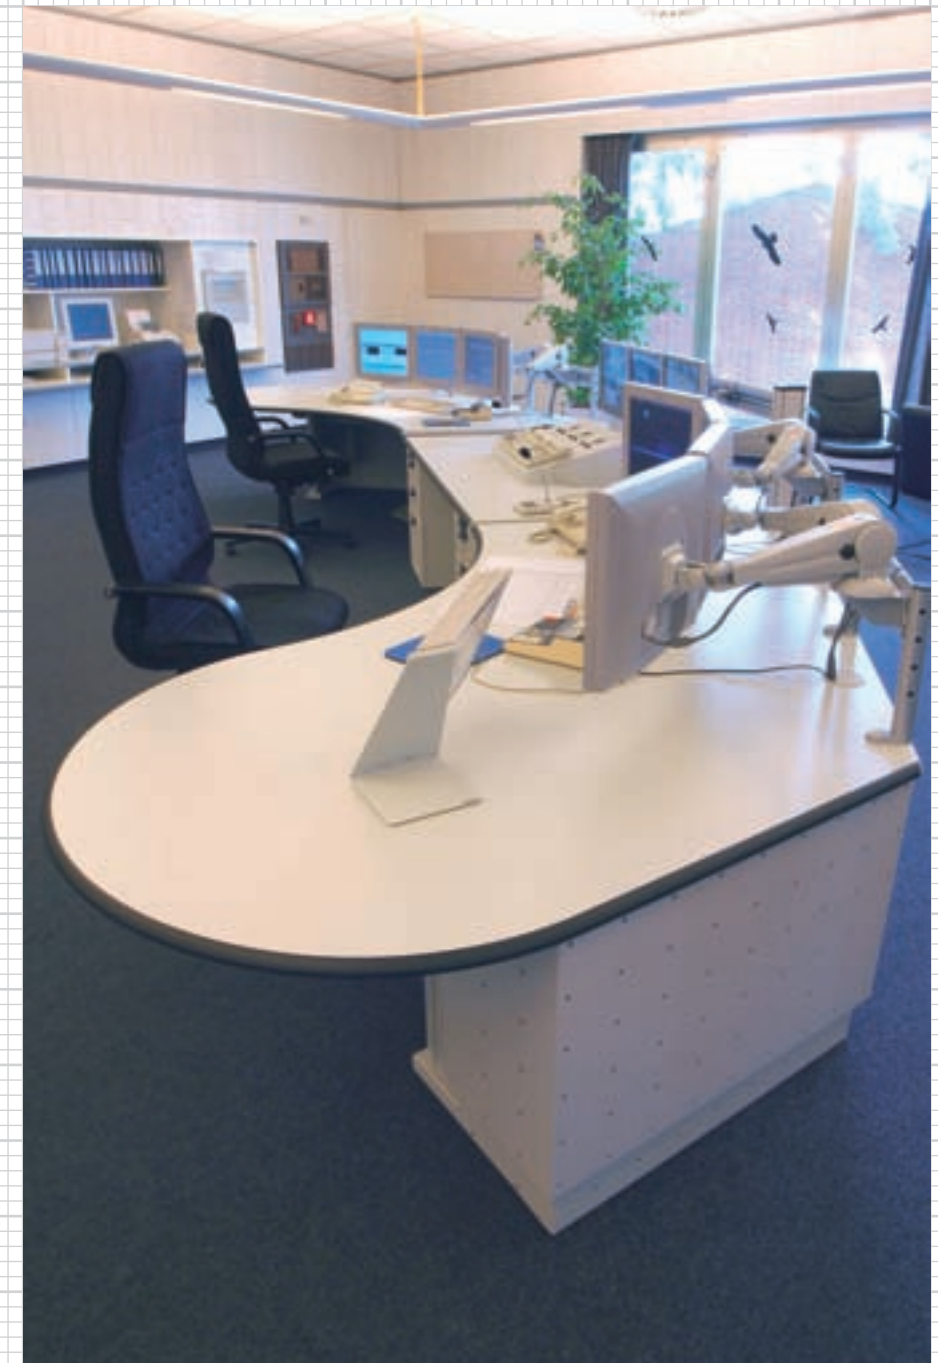

Consoles & Mobile Workstations **Competence**

16795

Knürr Technical Furniture GmbH
Hauptstraße 35 • D-94439 Münchsdorf • Tel.: 08723 / 28-0 • www.technical-furniture.com