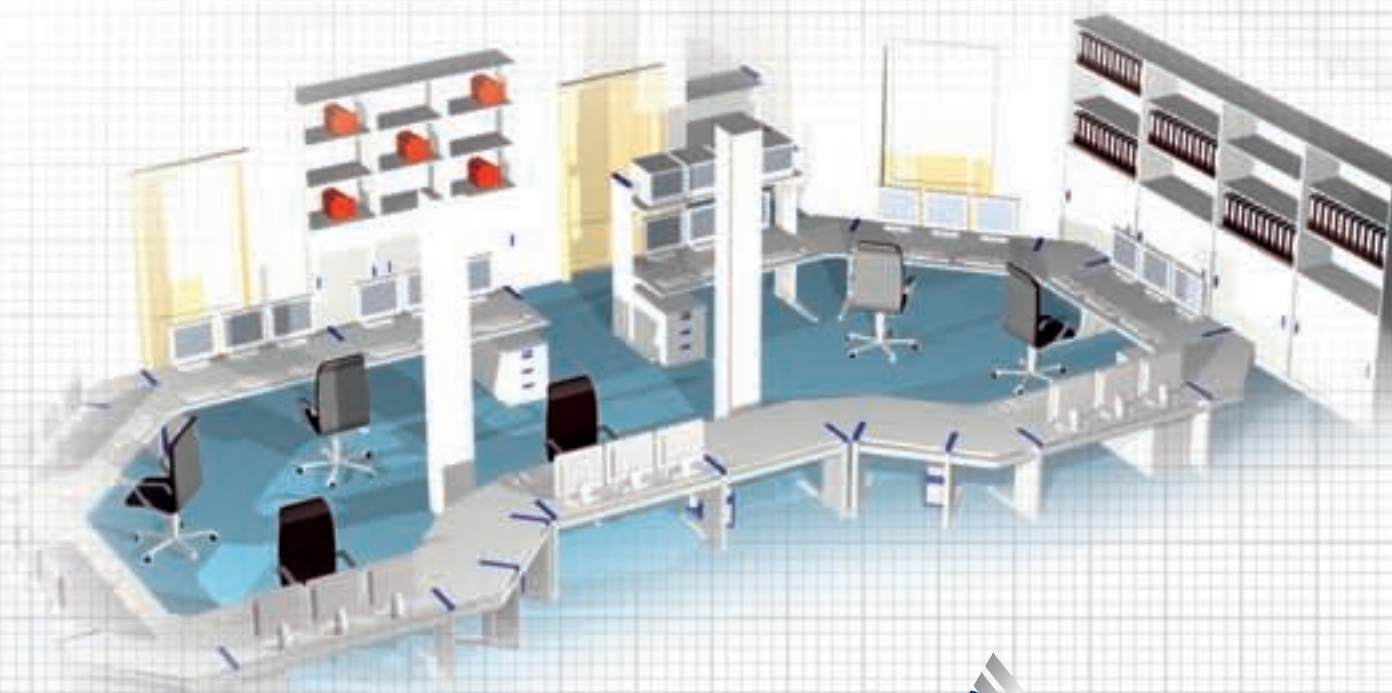

Consoles & Mobile Workstations **Competence**

16795

Knürr Technical Furniture GmbH
Hauptstraße 35 • D-94439 Münchsdorf • Tel.: 08723 / 28-0 • www.technical-furniture.com