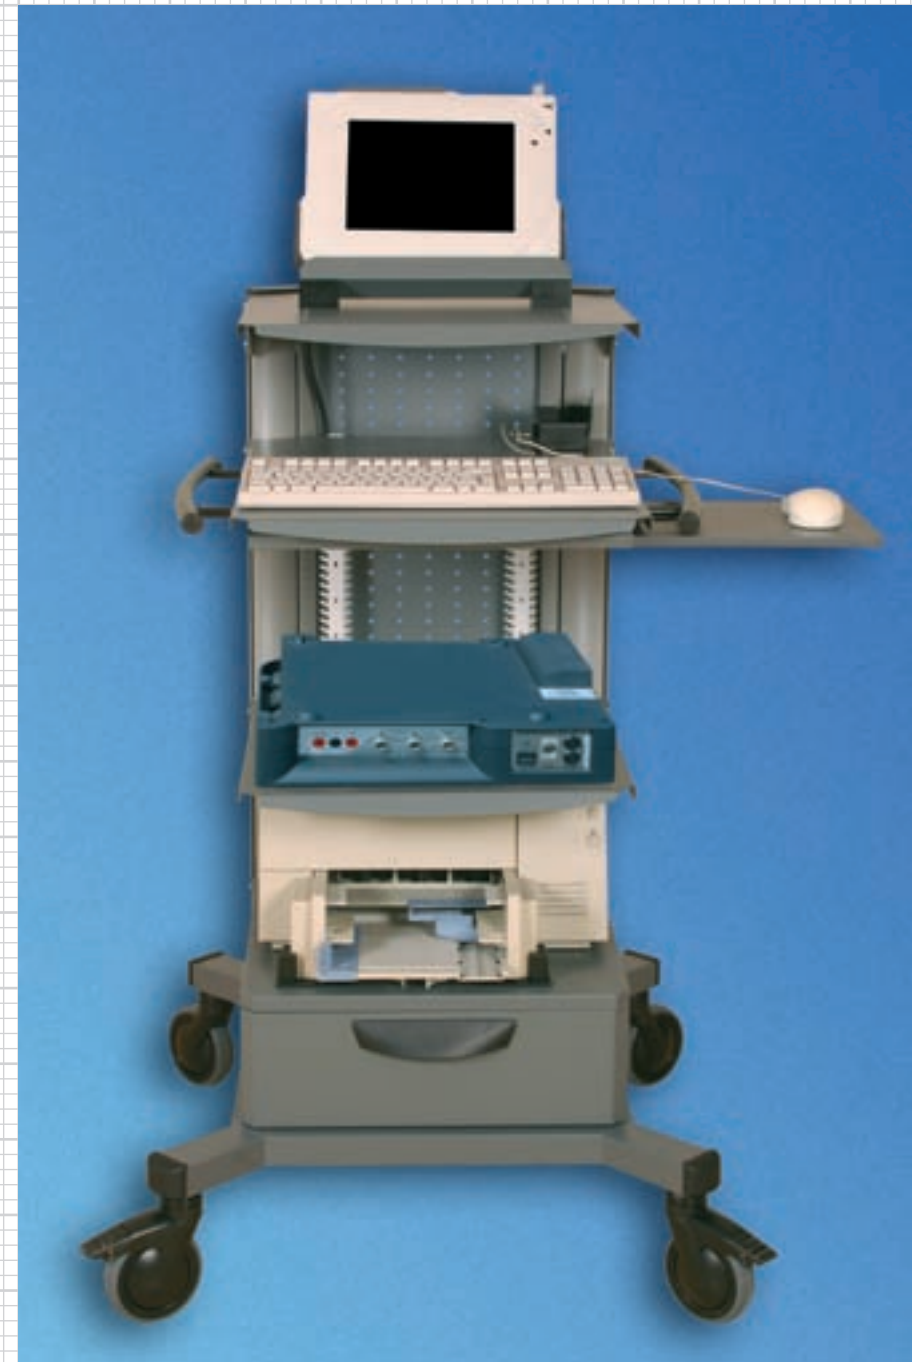

Consoles & Mobile Workstations **Competence**

16795

Knürr Technical Furniture GmbH
Hauptstraße 35 • D-94439 Münchsdorf • Tel.: 08723 / 28-0 • www.technical-furniture.com