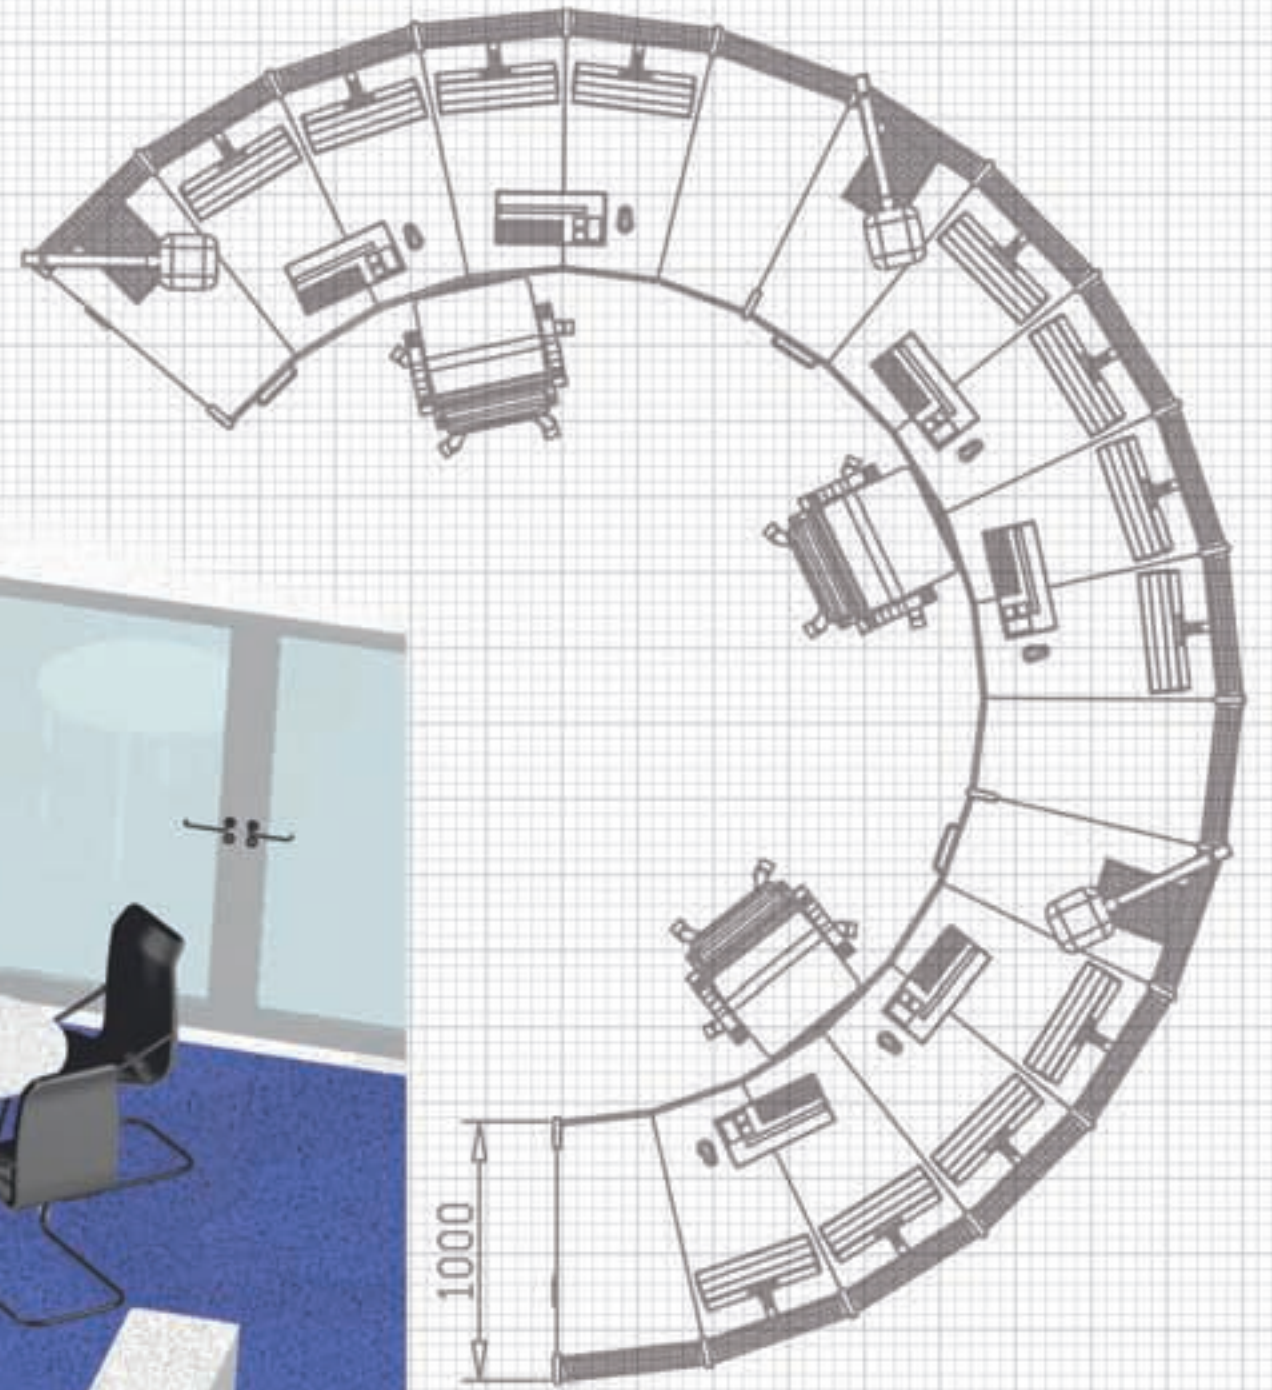

Consoles & Mobile Workstations **Competence**

16795

Knürr Technical Furniture GmbH
Hauptstraße 35 • D-94439 Münchsdorf • Tel.: 08723 / 28-0 • www.technical-furniture.com