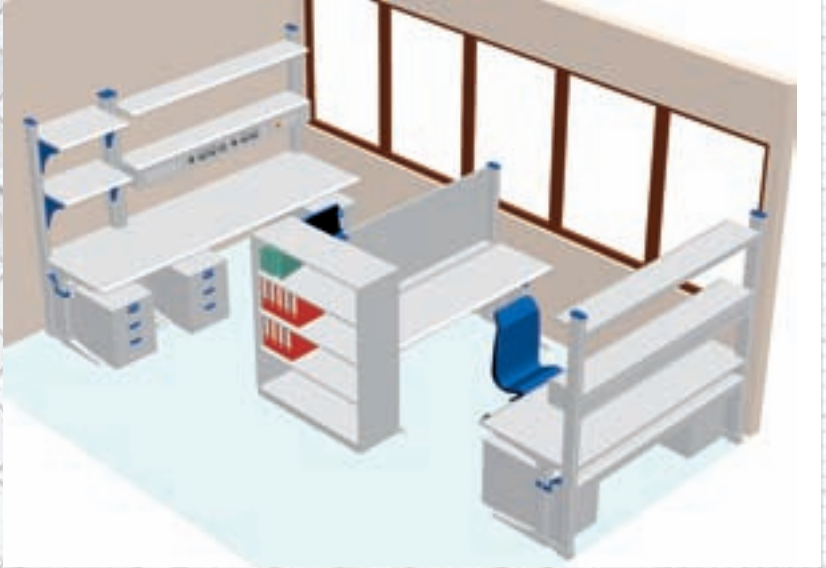

Consoles & Mobile Workstations **Competence**

16795

Knürr Technical Furniture GmbH
Hauptstraße 35 • D-94439 Münchsdorf • Tel.: 08723 / 28-0 • www.technical-furniture.com