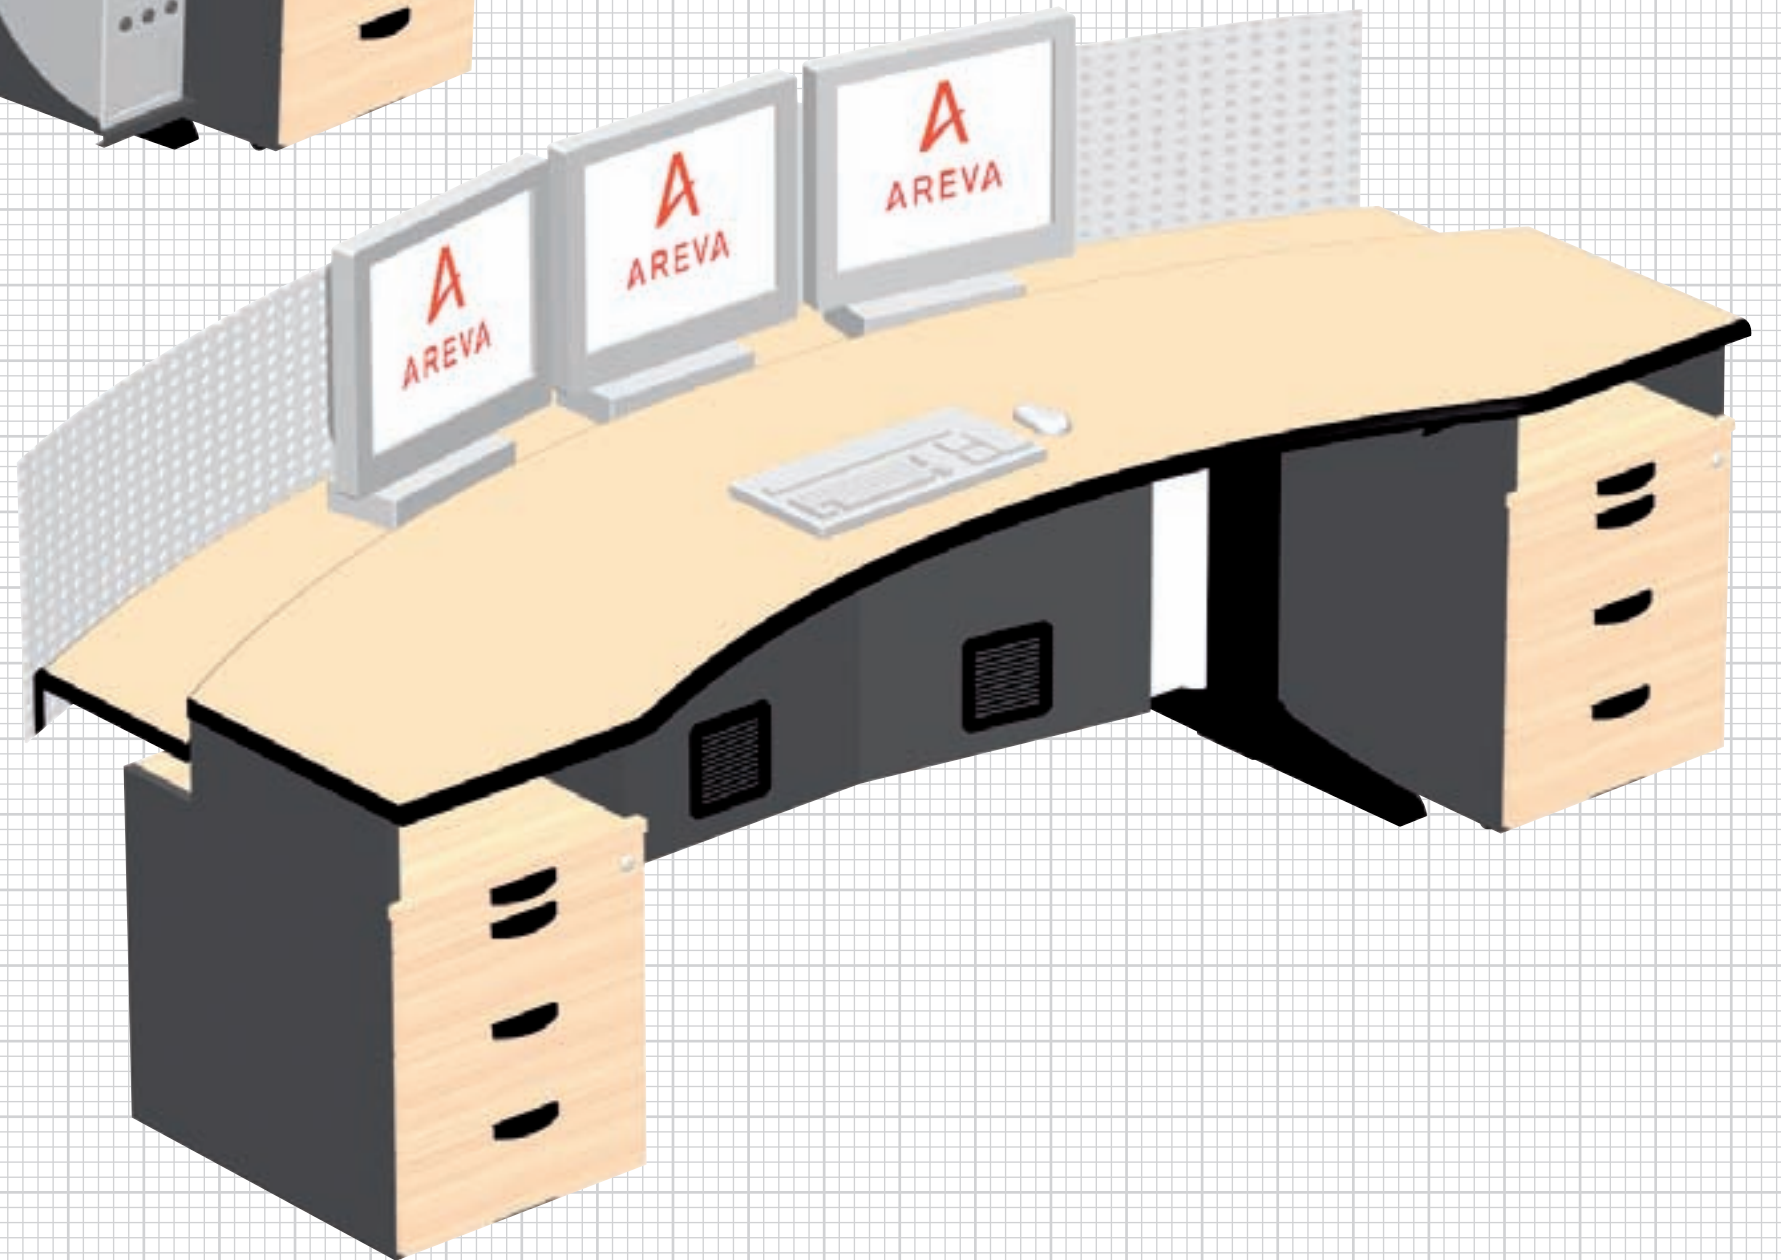

Consoles & Mobile Workstations **Competence**

16795

Knürr Technical Furniture GmbH
Hauptstraße 35 • D-94439 Münchsdorf • Tel.: 08723 / 28-0 • www.technical-furniture.com