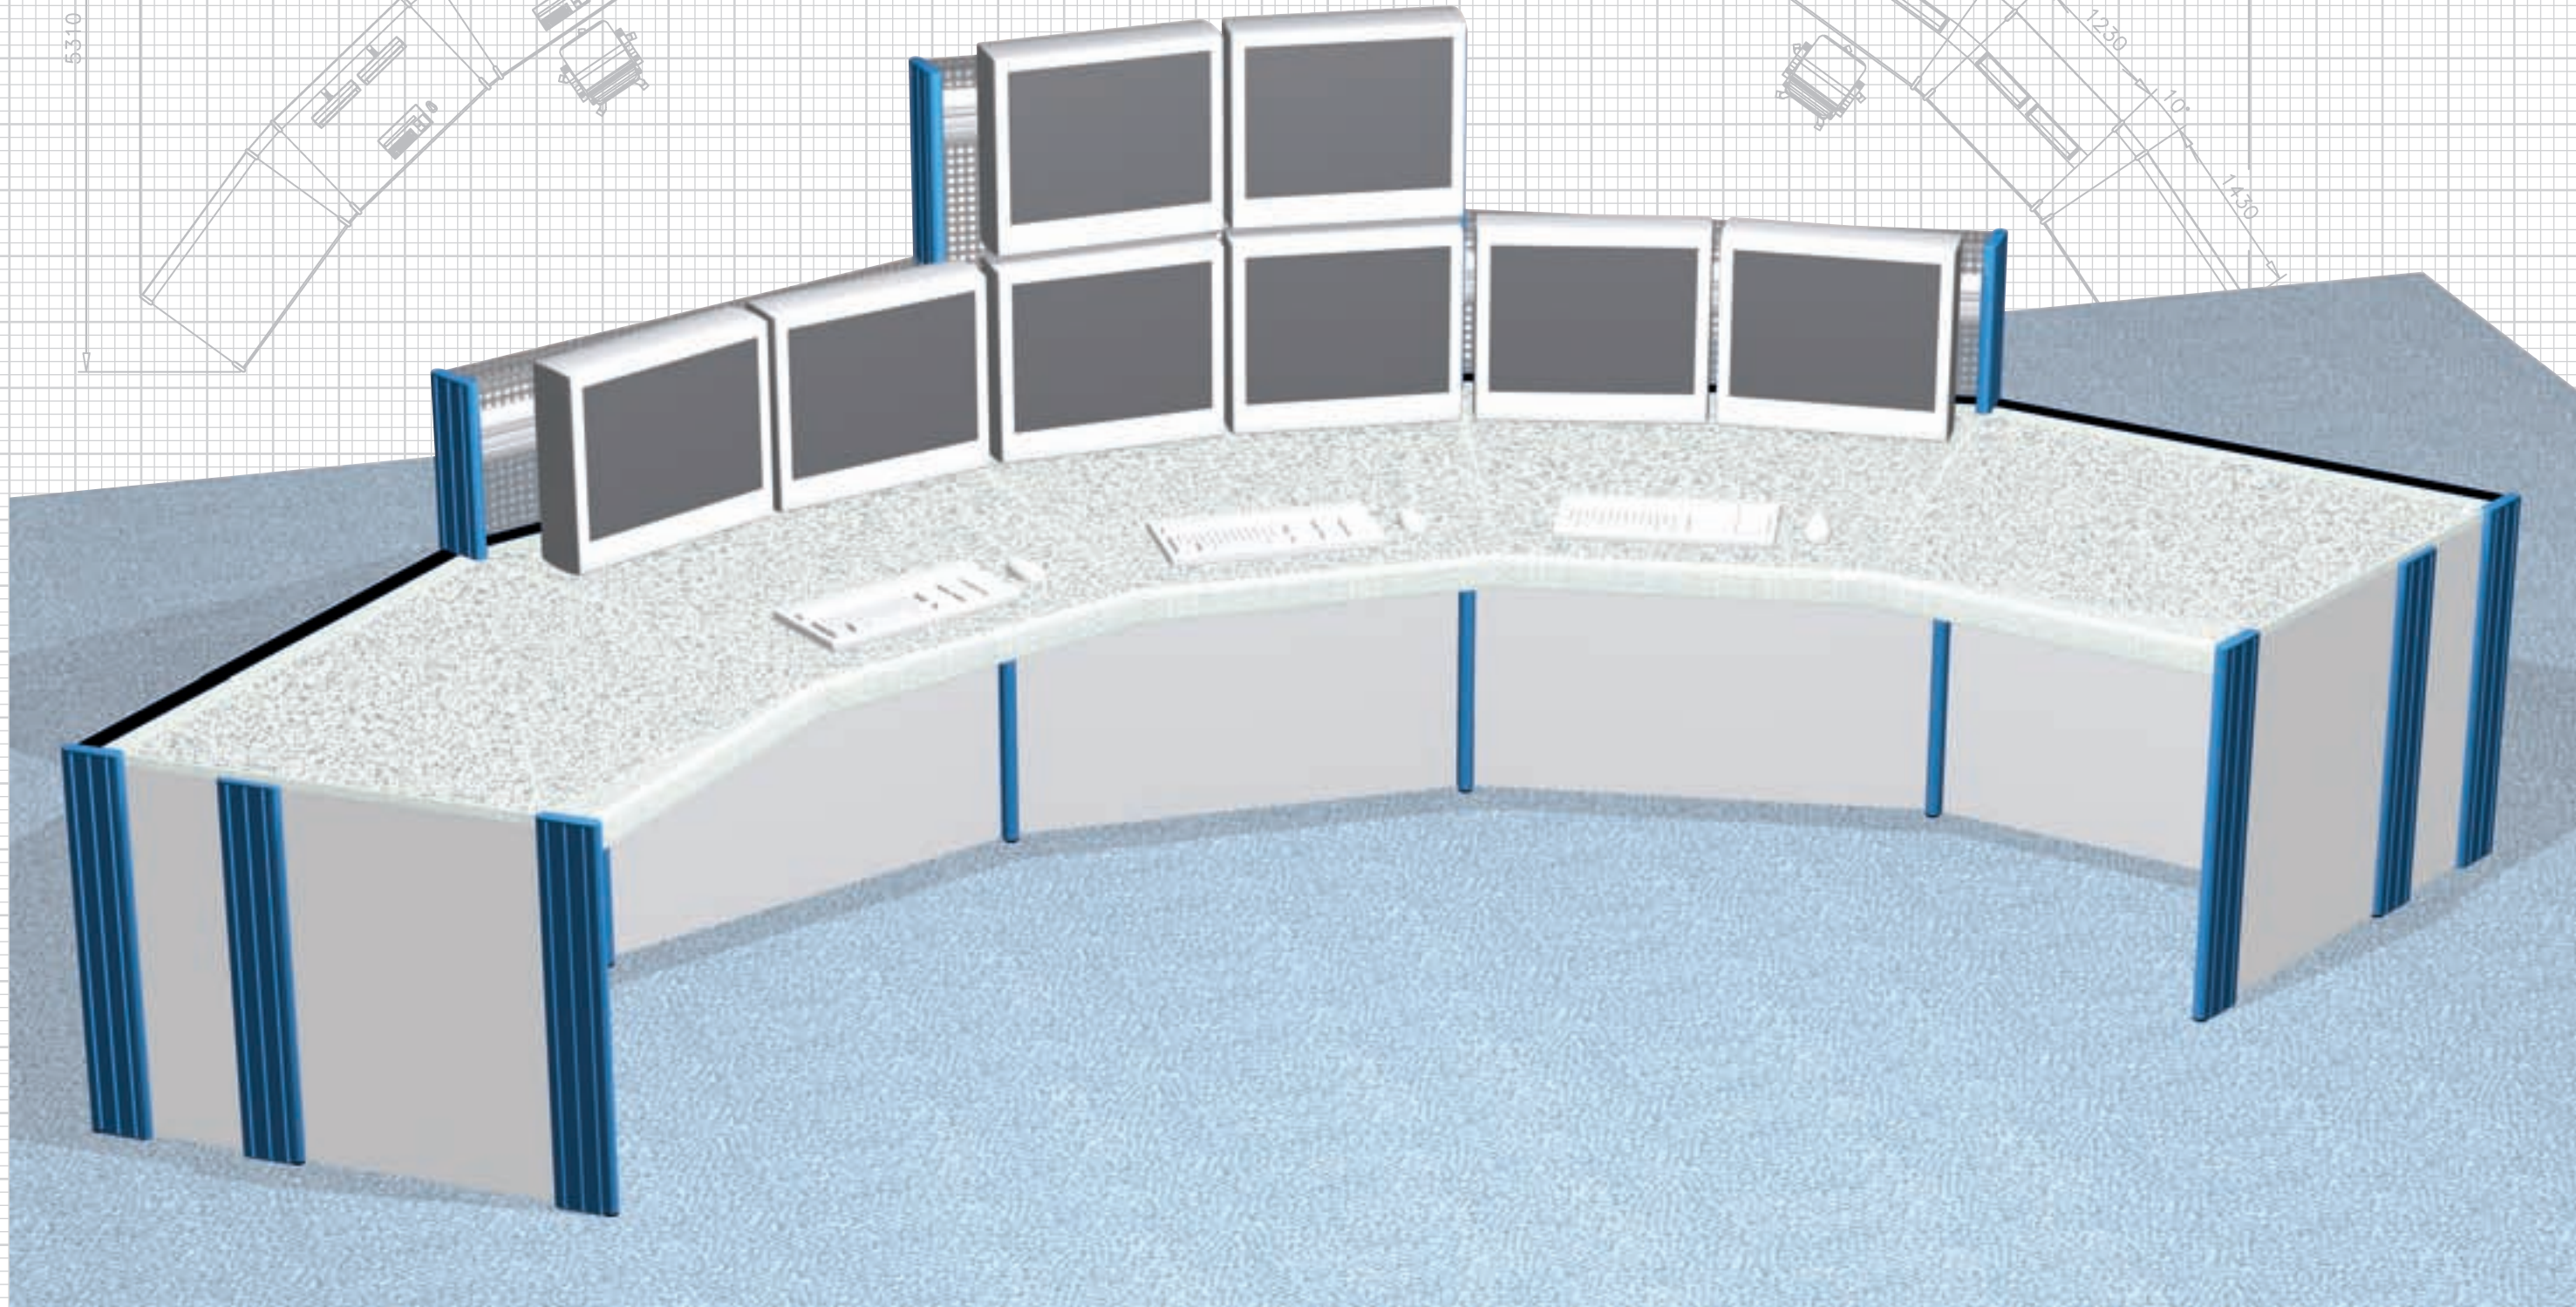

Consoles & Mobile Workstations **Competence**

16795

Knürr Technical Furniture GmbH
Hauptstraße 35 • D-94439 Münchsdorf • Tel.: 08723 / 28-0 • www.technical-furniture.com