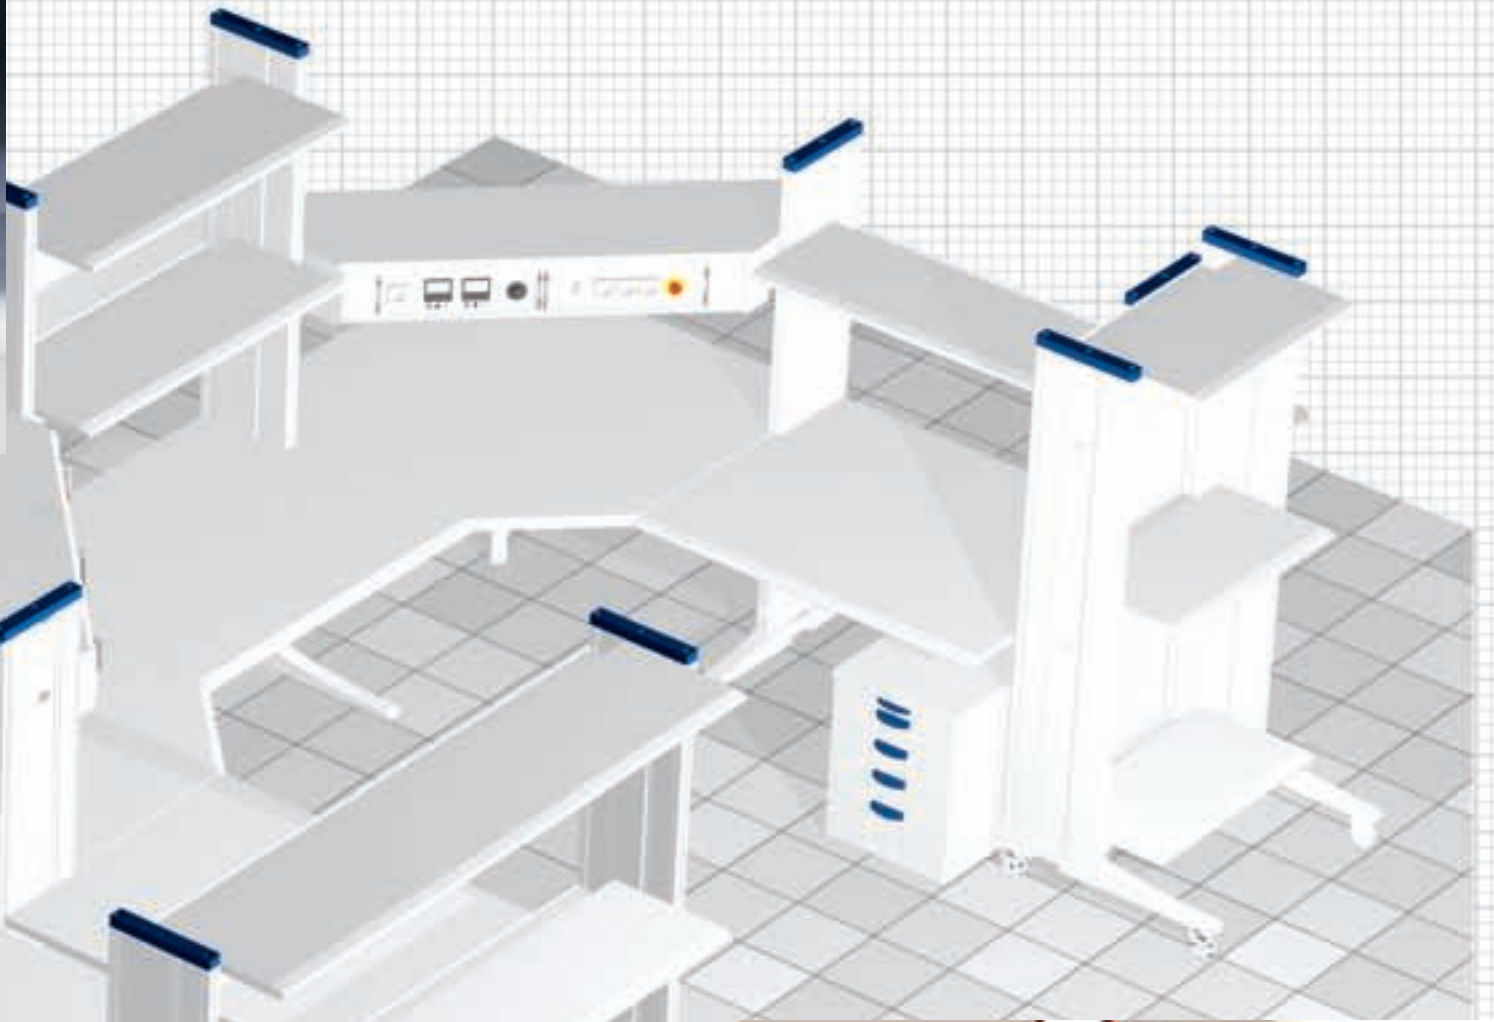

Consoles & Mobile Workstations **Competence**

16795

Knürr Technical Furniture GmbH
Hauptstraße 35 • D-94439 Münchsdorf • Tel.: 08723 / 28-0 • www.technical-furniture.com