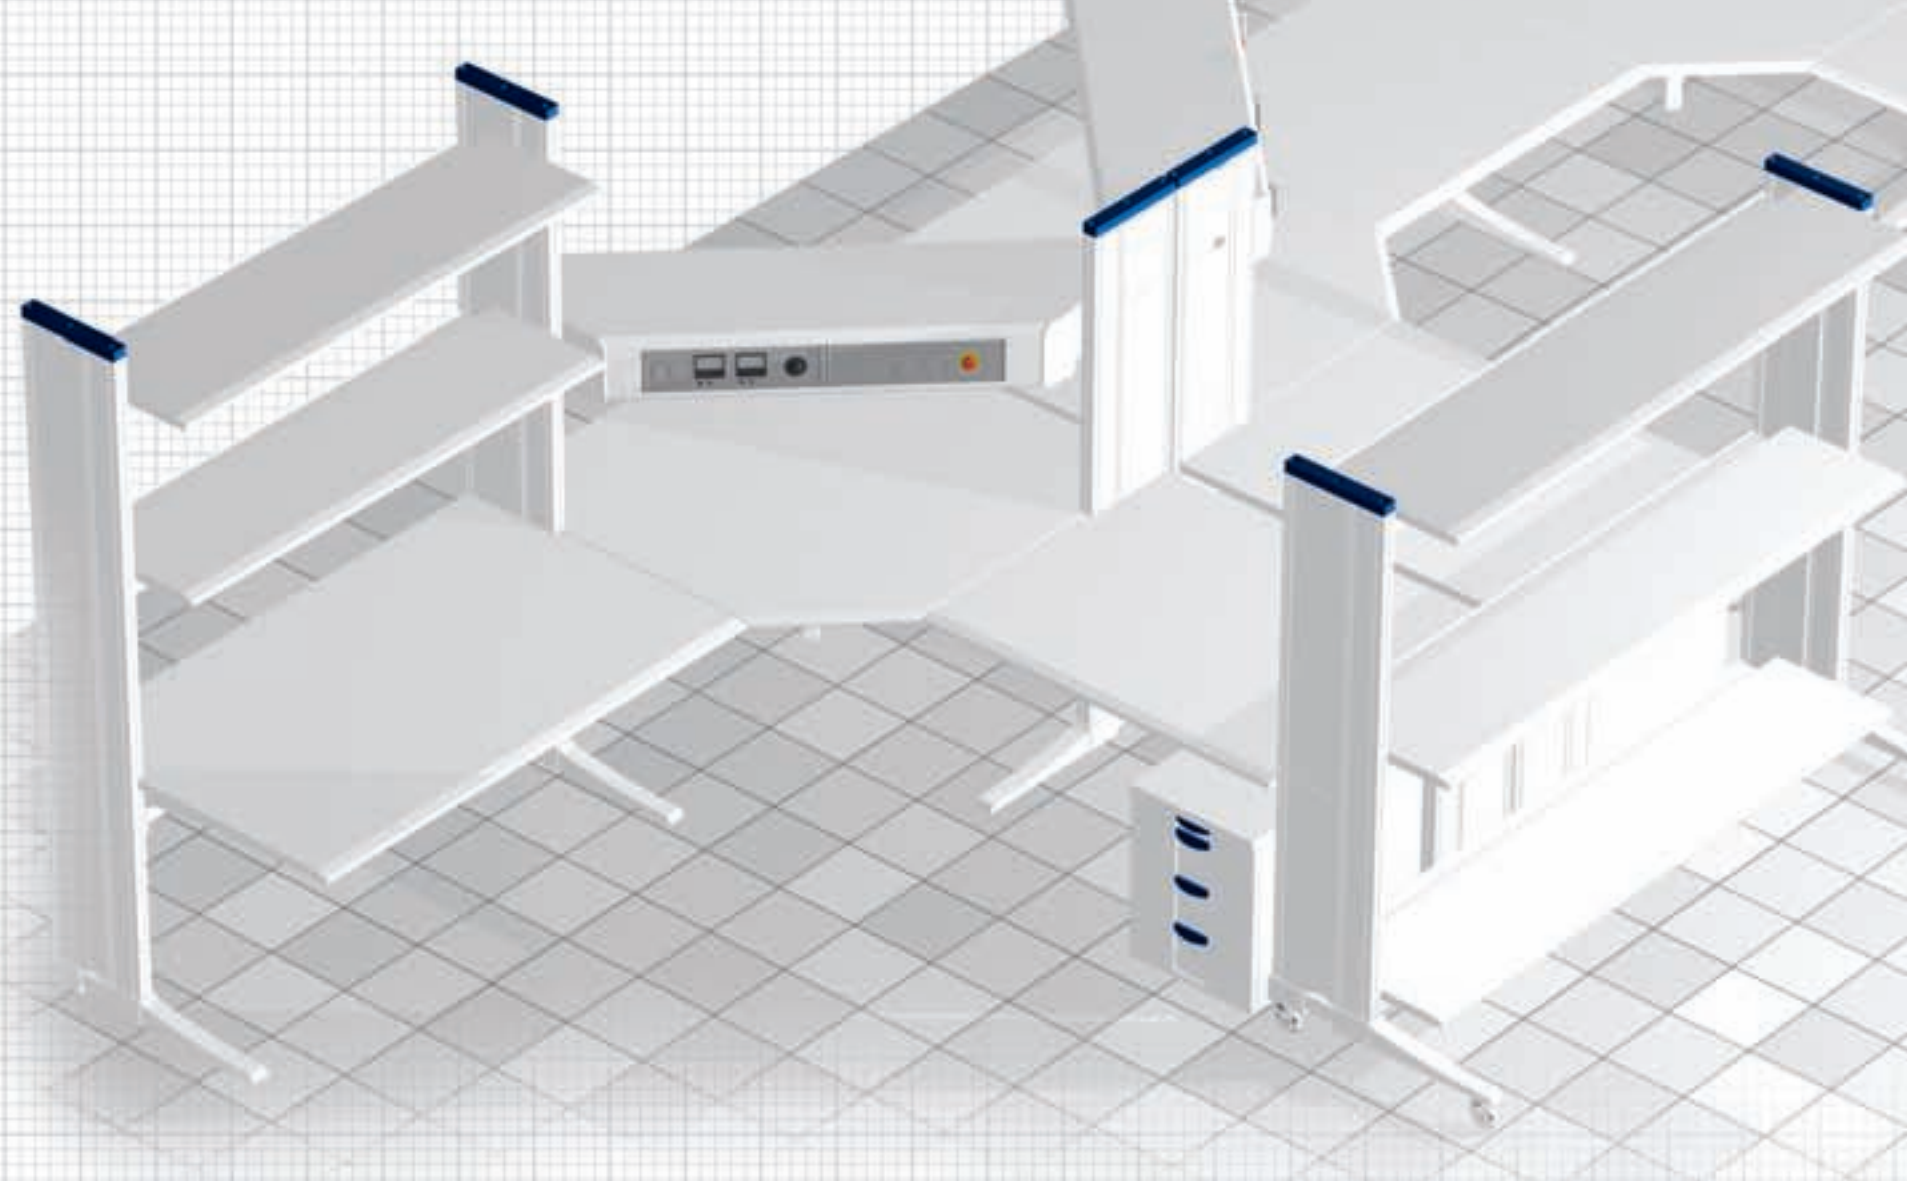

Consoles & Mobile Workstations **Competence**

16795

Knürr Technical Furniture GmbH
Hauptstraße 35 • D-94439 Münchsdorf • Tel.: 08723 / 28-0 • www.technical-furniture.com