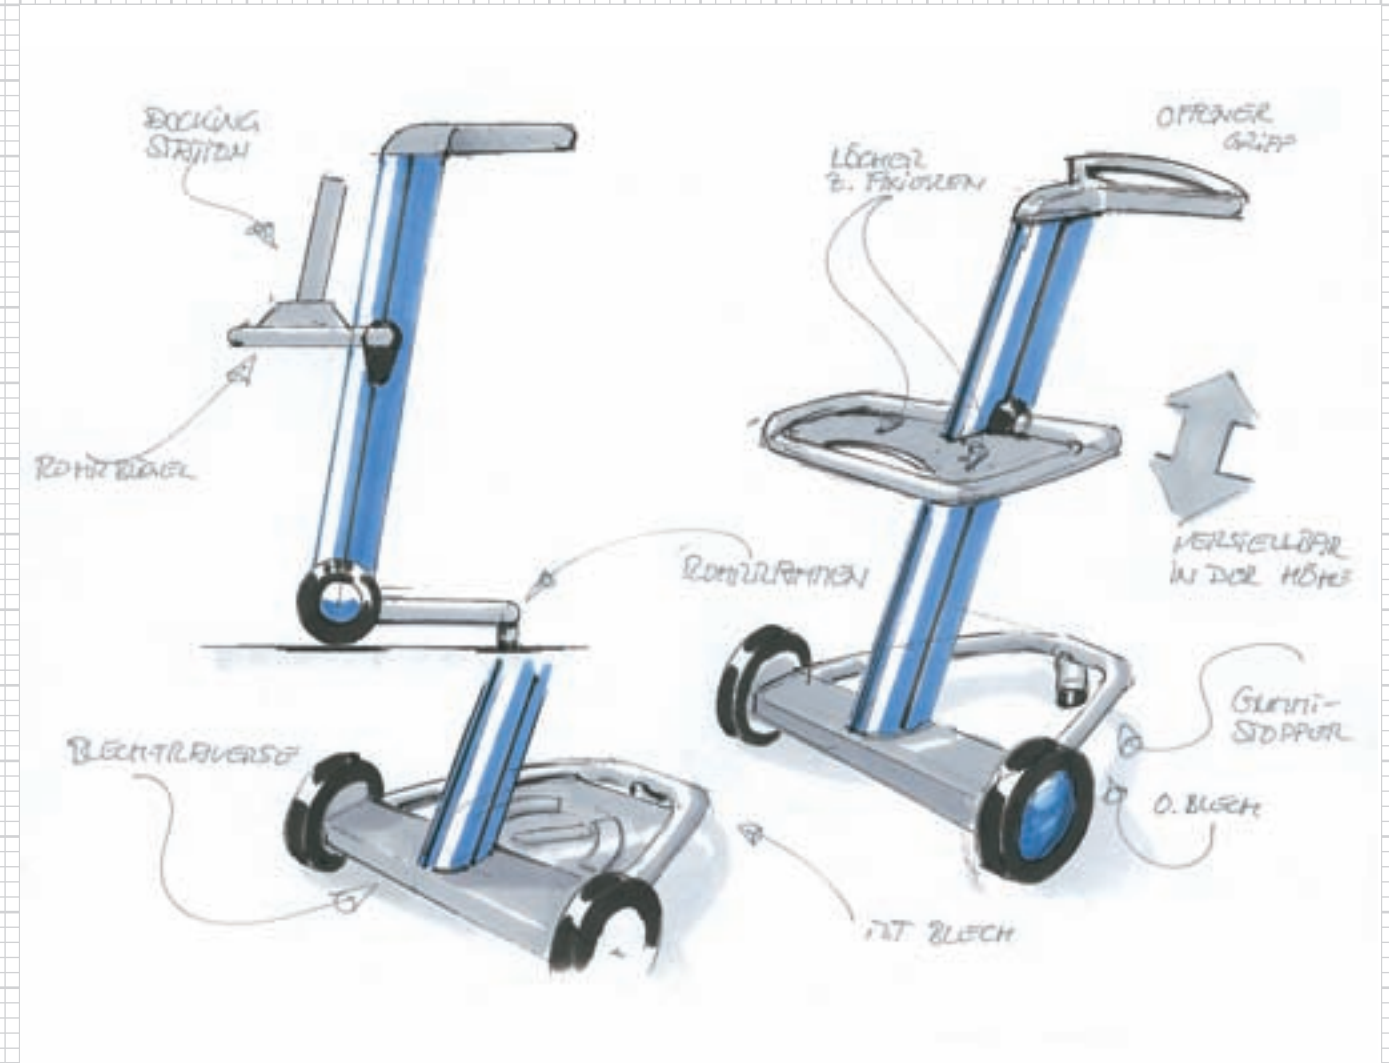

Consoles & Mobile Workstations **Competence**

16795

Knürr Technical Furniture GmbH
Hauptstraße 35 • D-94439 Münchsdorf • Tel.: 08723 / 28-0 • www.technical-furniture.com