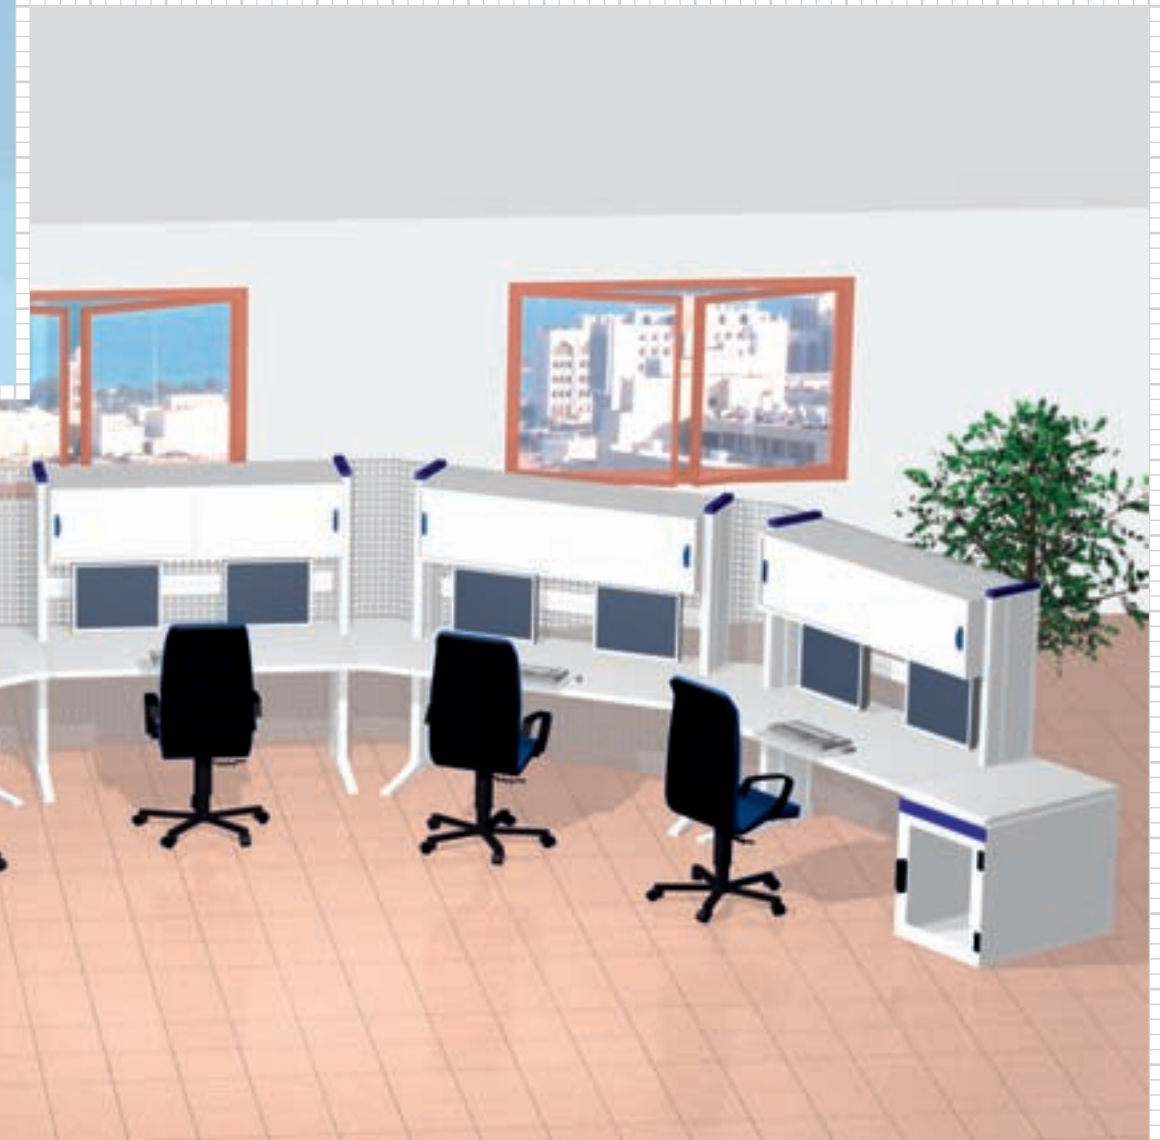

Consoles & Mobile Workstations **Competence**

16795

Knürr Technical Furniture GmbH
Hauptstraße 35 • D-94439 Münchsdorf • Tel.: 08723 / 28-0 • www.technical-furniture.com