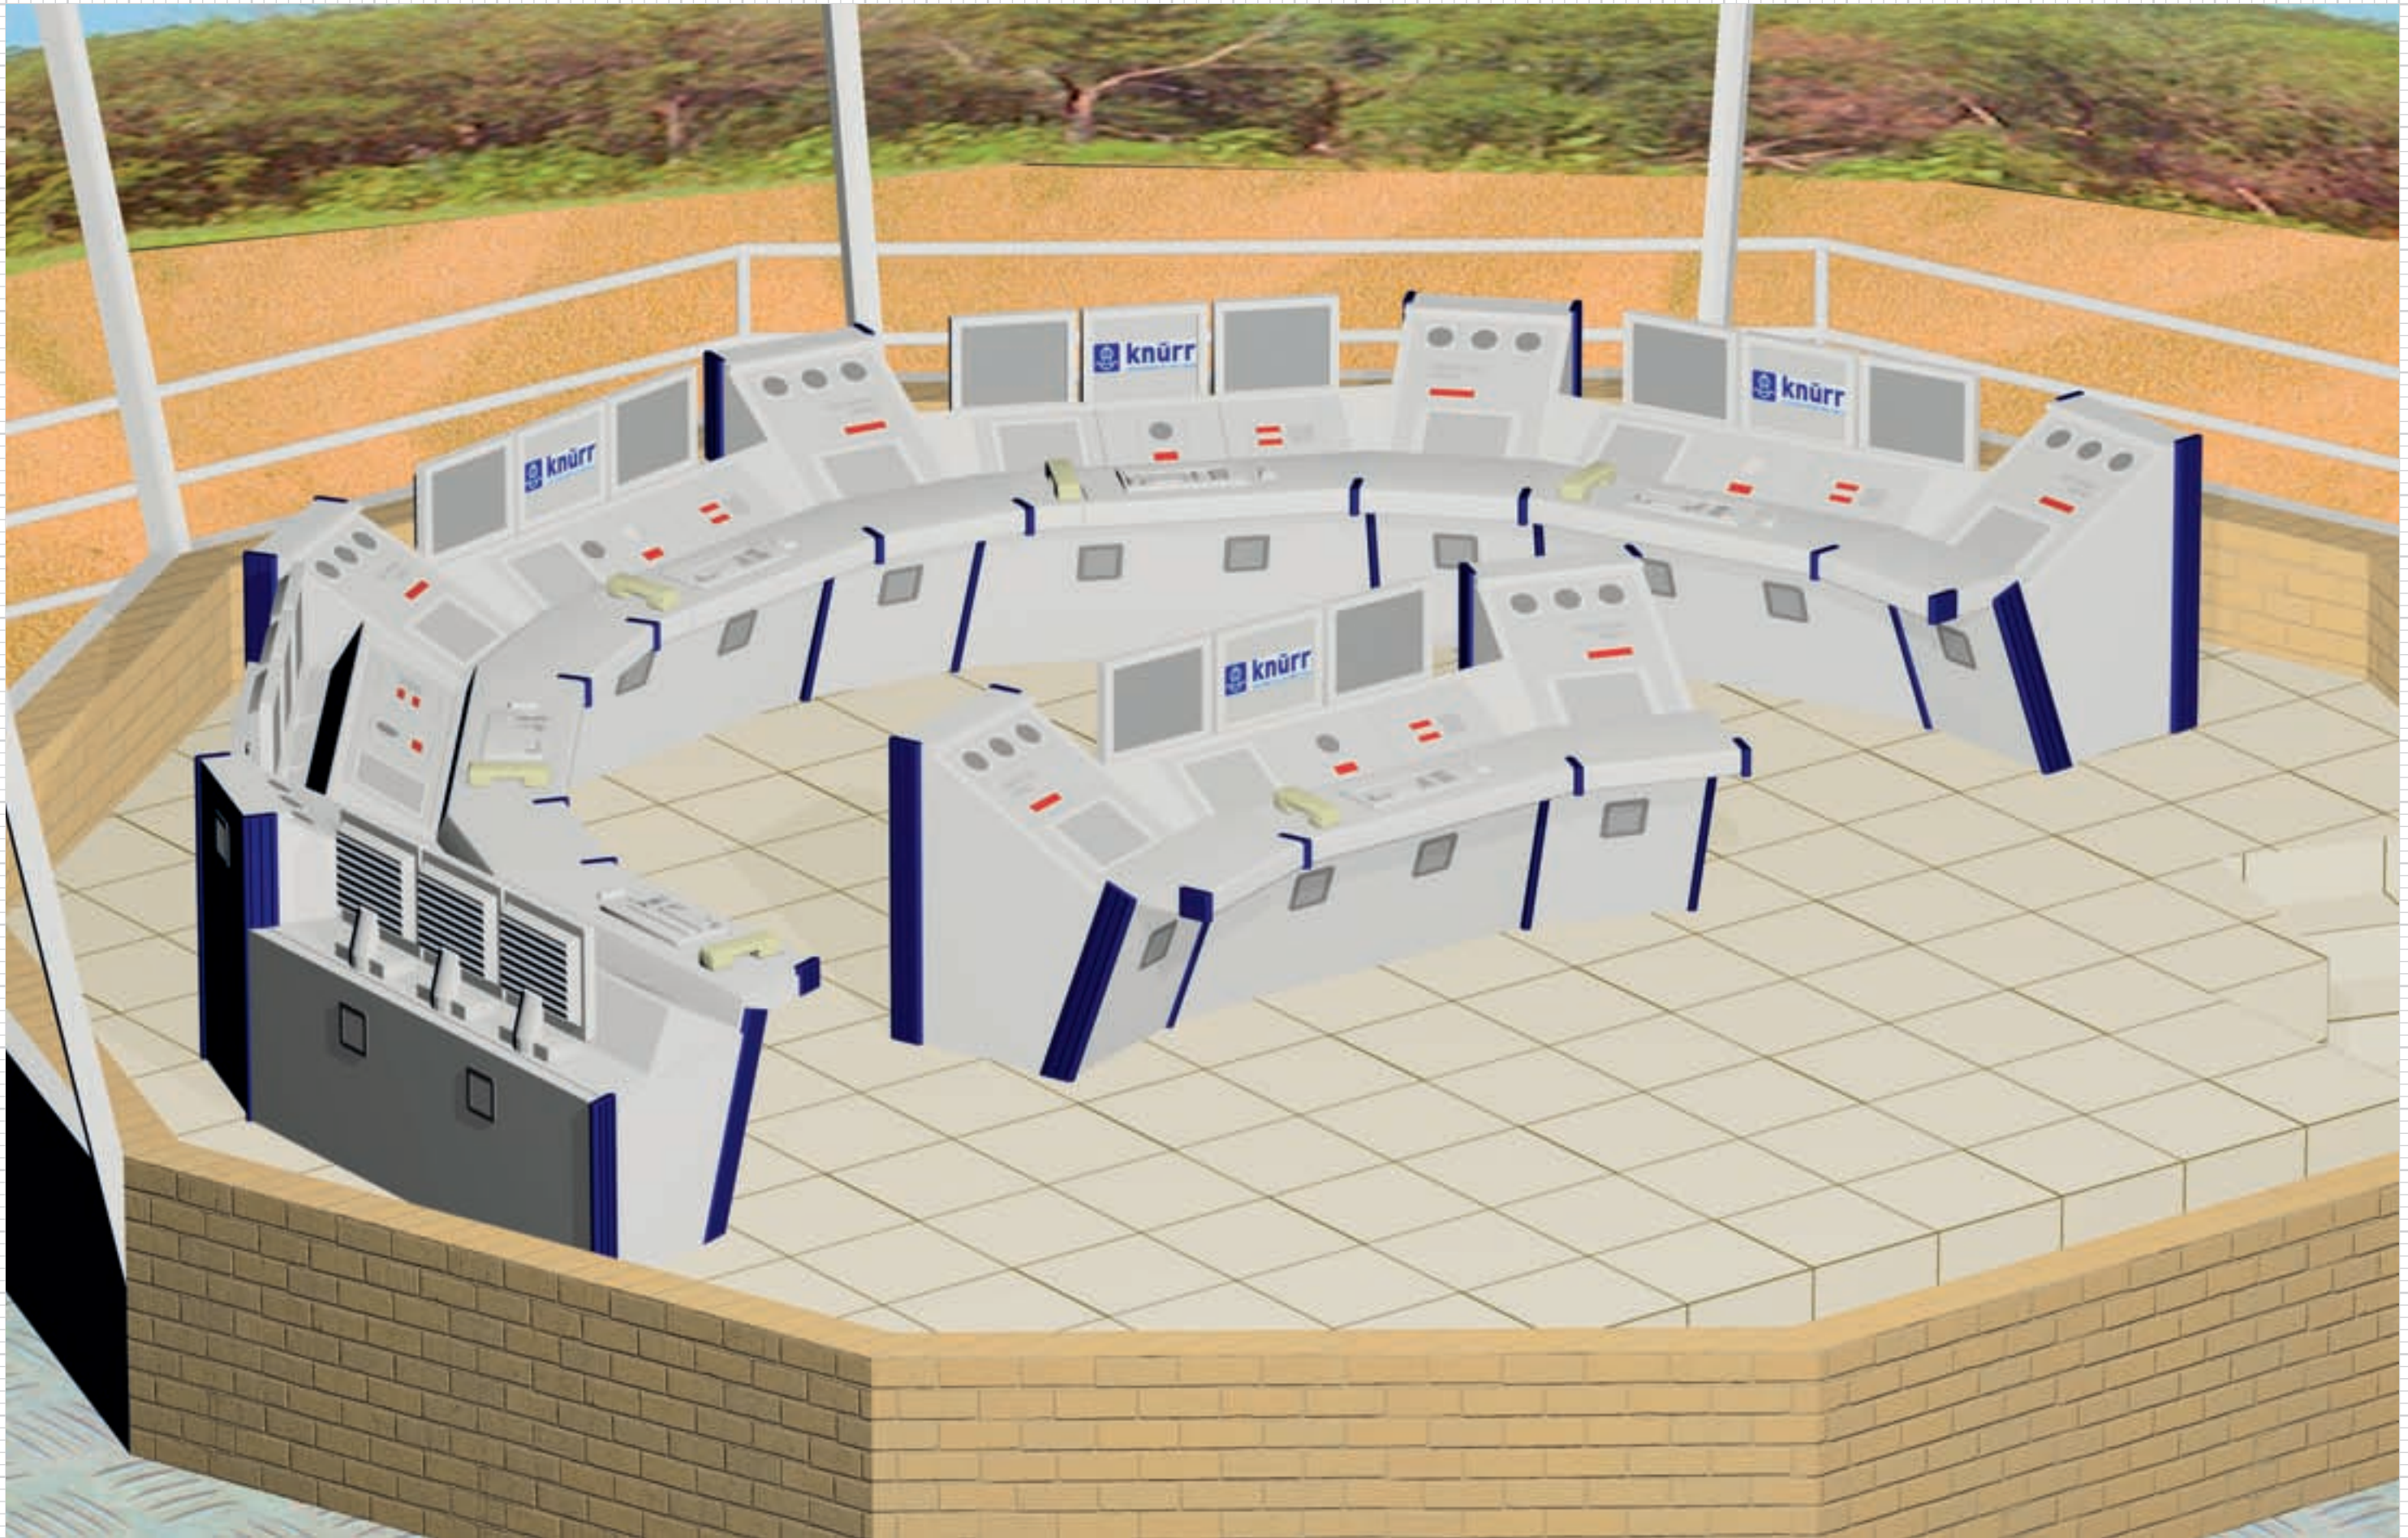

Consoles & Mobile Workstations **Competence**

16795

Knürr Technical Furniture GmbH
Hauptstraße 35 • D-94439 Münchsdorf • Tel.: 08723 / 28-0 • www.technical-furniture.com