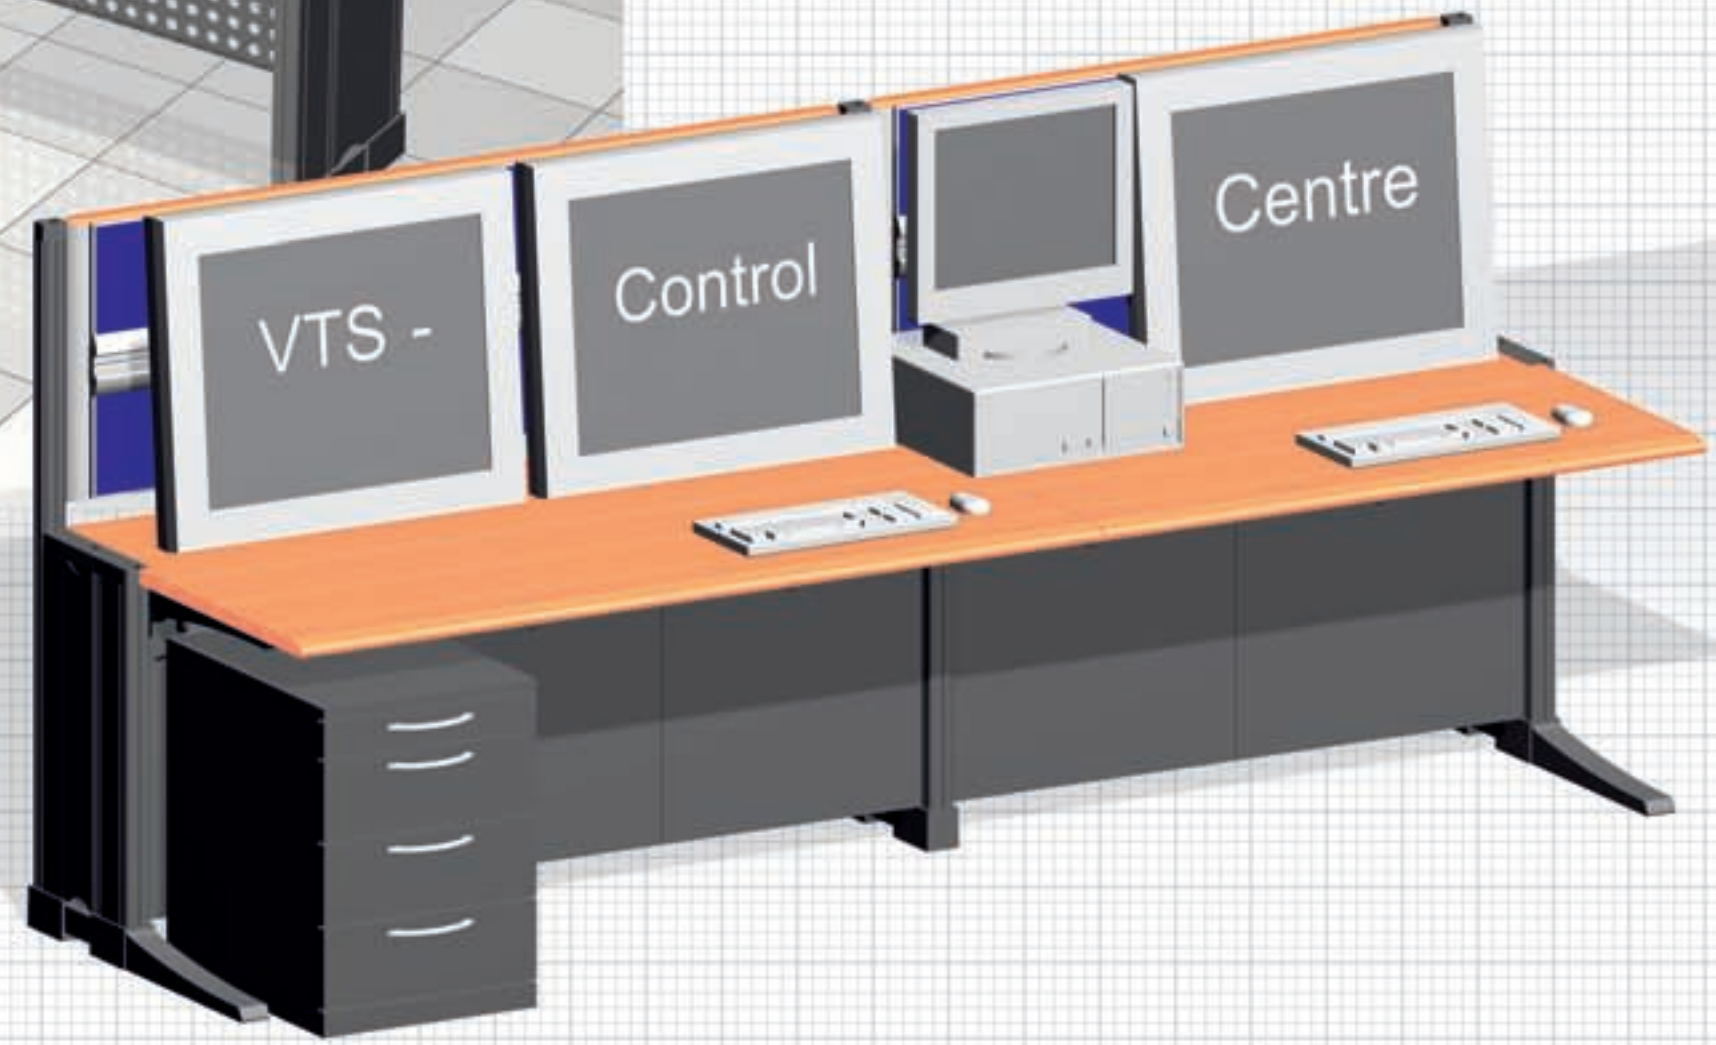

Consoles & Mobile Workstations **Competence**

16795

Knürr Technical Furniture GmbH
Hauptstraße 35 • D-94439 Münchsdorf • Tel.: 08723 / 28-0 • www.technical-furniture.com